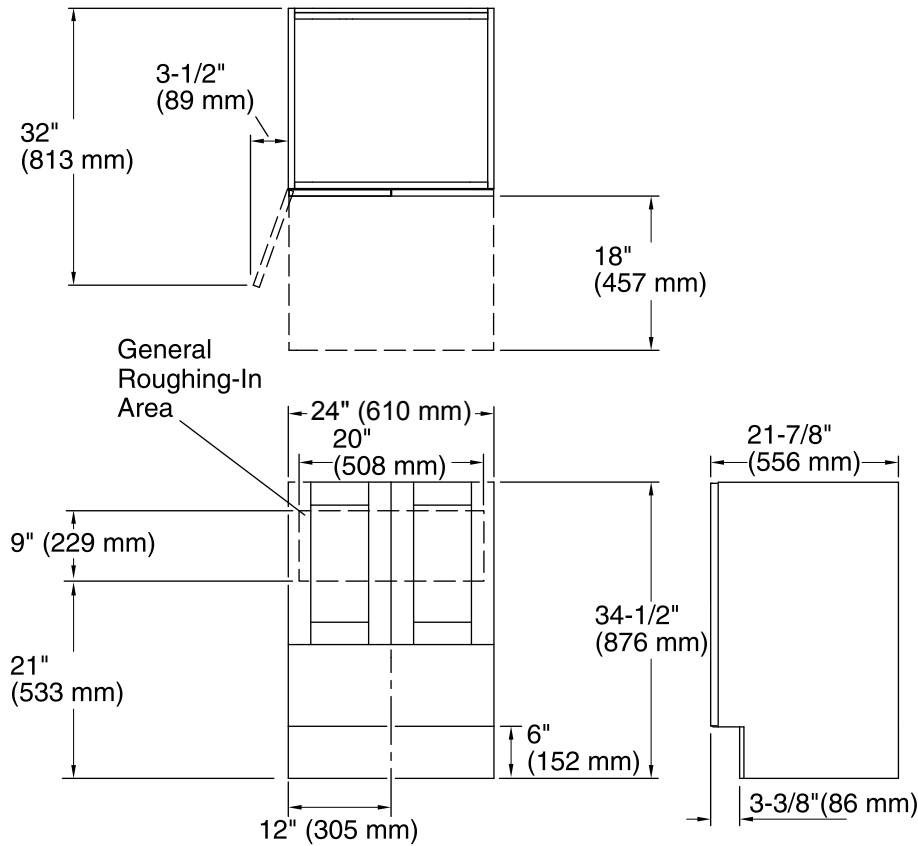

## Technical Information

All product dimensions are nominal.

Vanity type: Standard