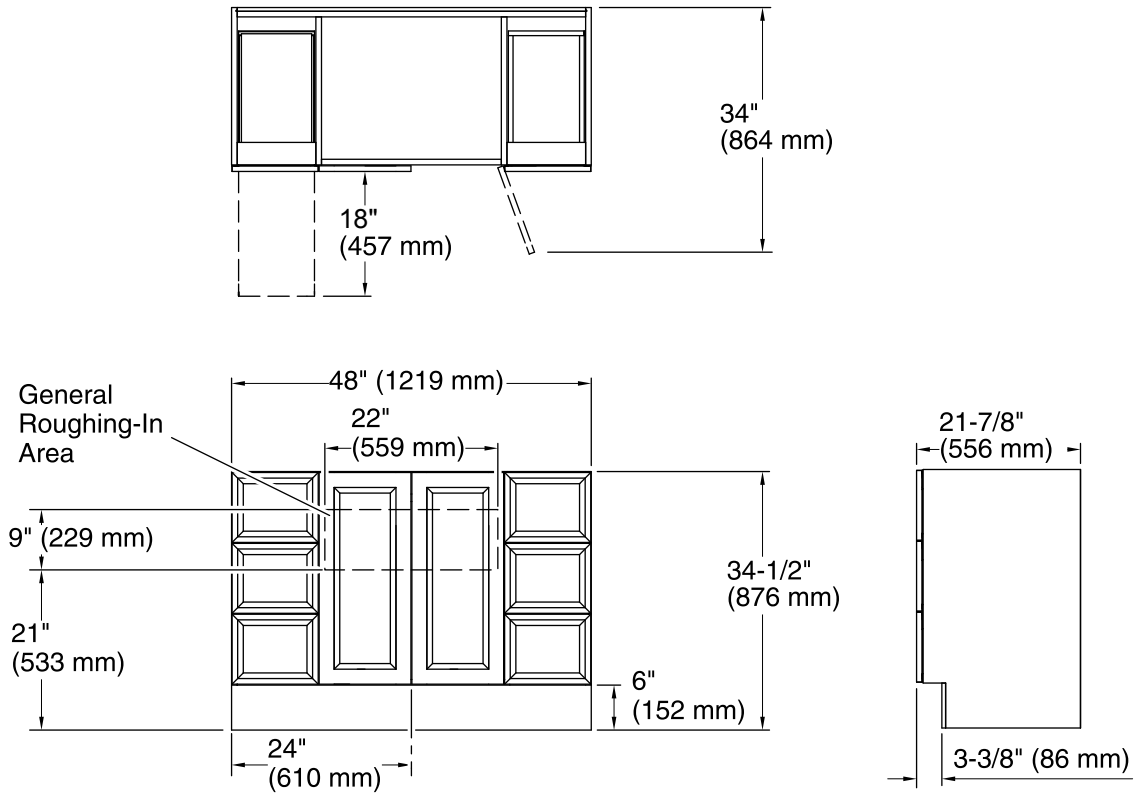

Technical Information

All product dimensions are nominal.

Vanity type: Standard

Notes

Install this product according to the installation guide.

Decorative cabinet hardware is not supplied. Refer to the KOHLER bath accessories line for recommended cabinet hardware to complement your vanity.