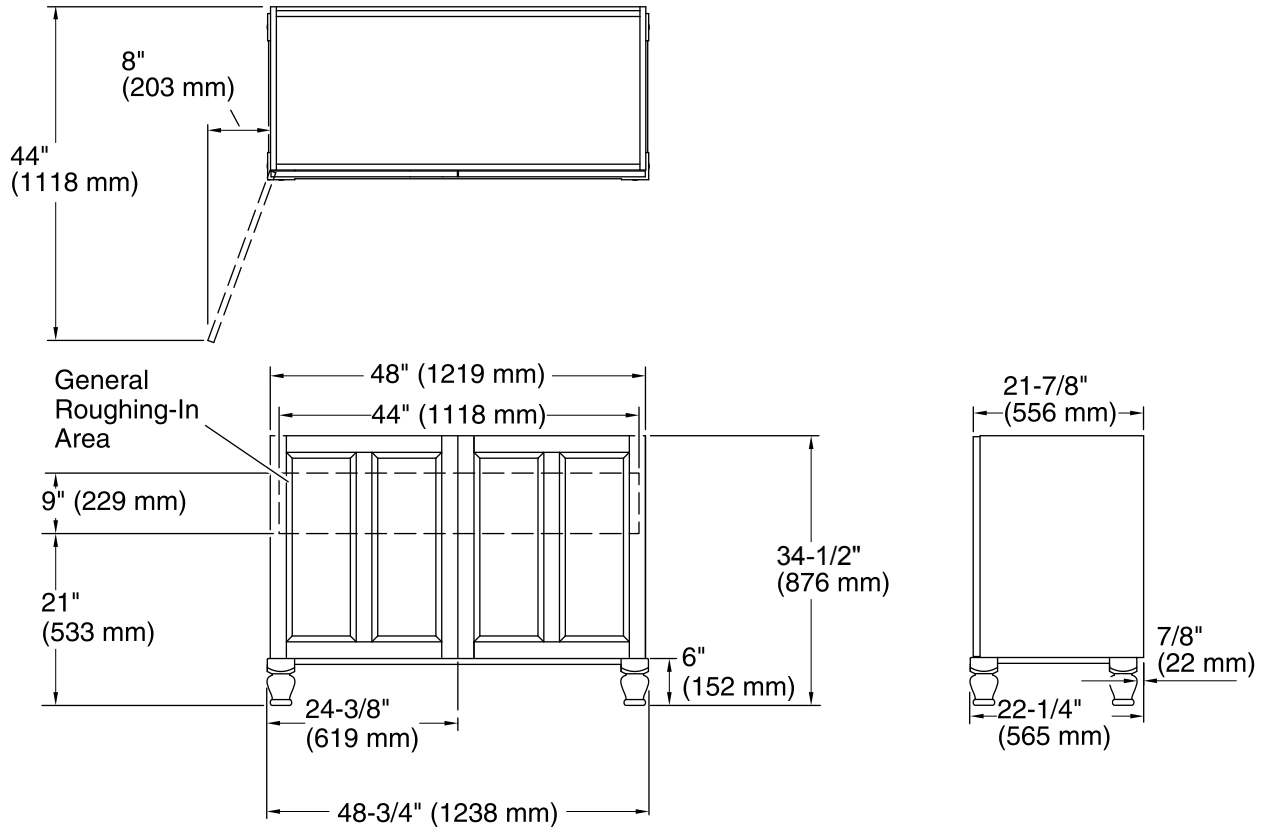

## Technical Information

All product dimensions are nominal.

Vanity type: Standard