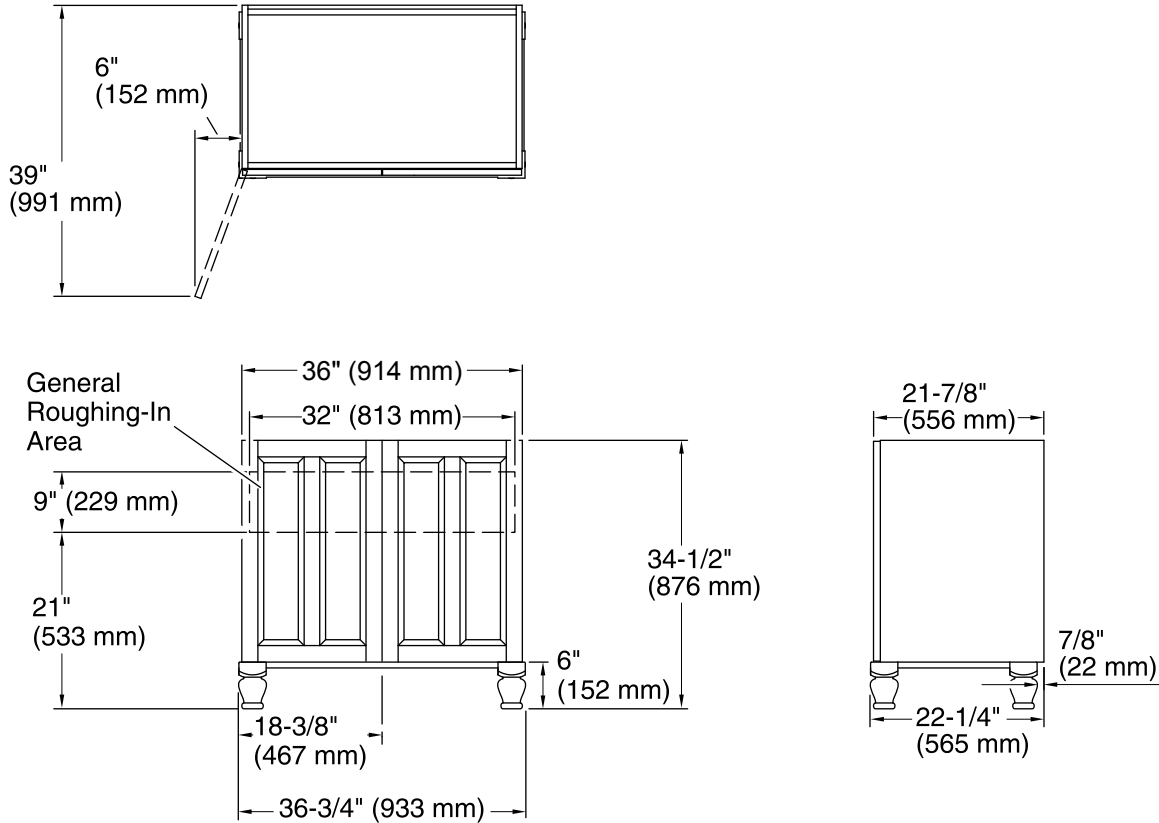

Technical Information

All product dimensions are nominal.

Vanity type: Standard

Notes

Install this product according to the installation guide.

Decorative cabinet hardware is not supplied. Refer to the KOHLER bath accessories line for recommended cabinet hardware to complement your vanity.