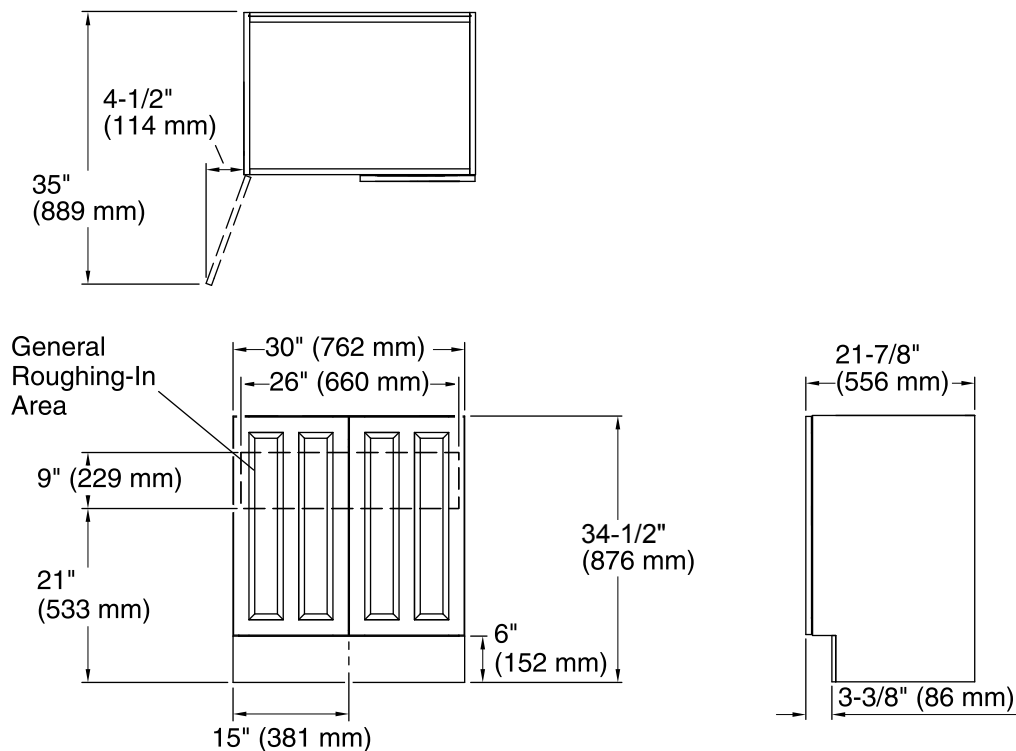

Technical Information

All product dimensions are nominal.

Notes

Install this product according to the installation guide.

Decorative cabinet hardware is not supplied. Refer to the KOHLER bath accessories line for recommended cabinet hardware to complement your vanity.

Select the type of fastener based upon the wall material. Two 250 lb (113.4 kg) minimum load bearing fasteners are recommended.