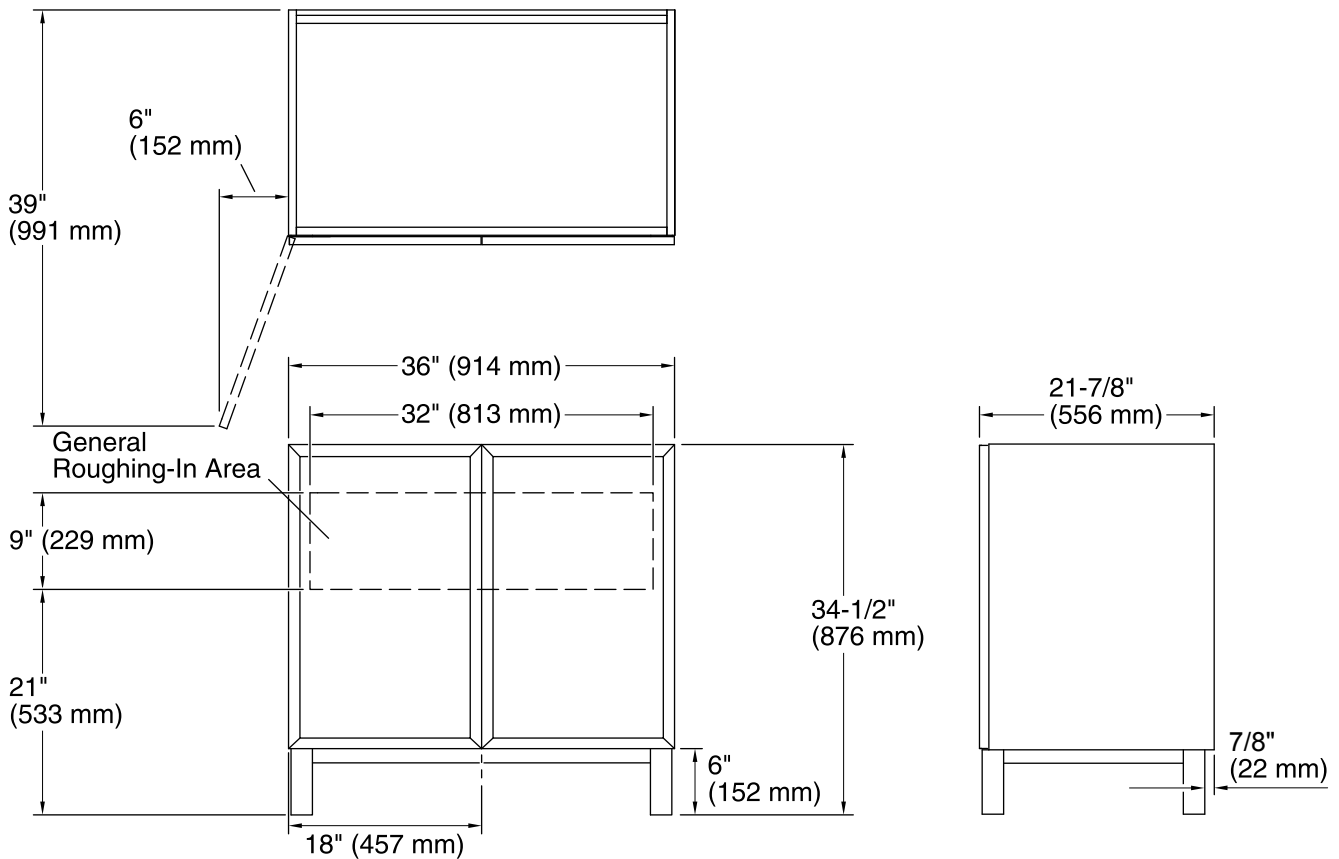

Technical Information

All product dimensions are nominal.

Vanity type: Standard

Notes

Install this product according to the installation guide.

Decorative cabinet hardware is not supplied. Refer to the KOHLER bath accessories line for recommended cabinet hardware to complement your vanity.