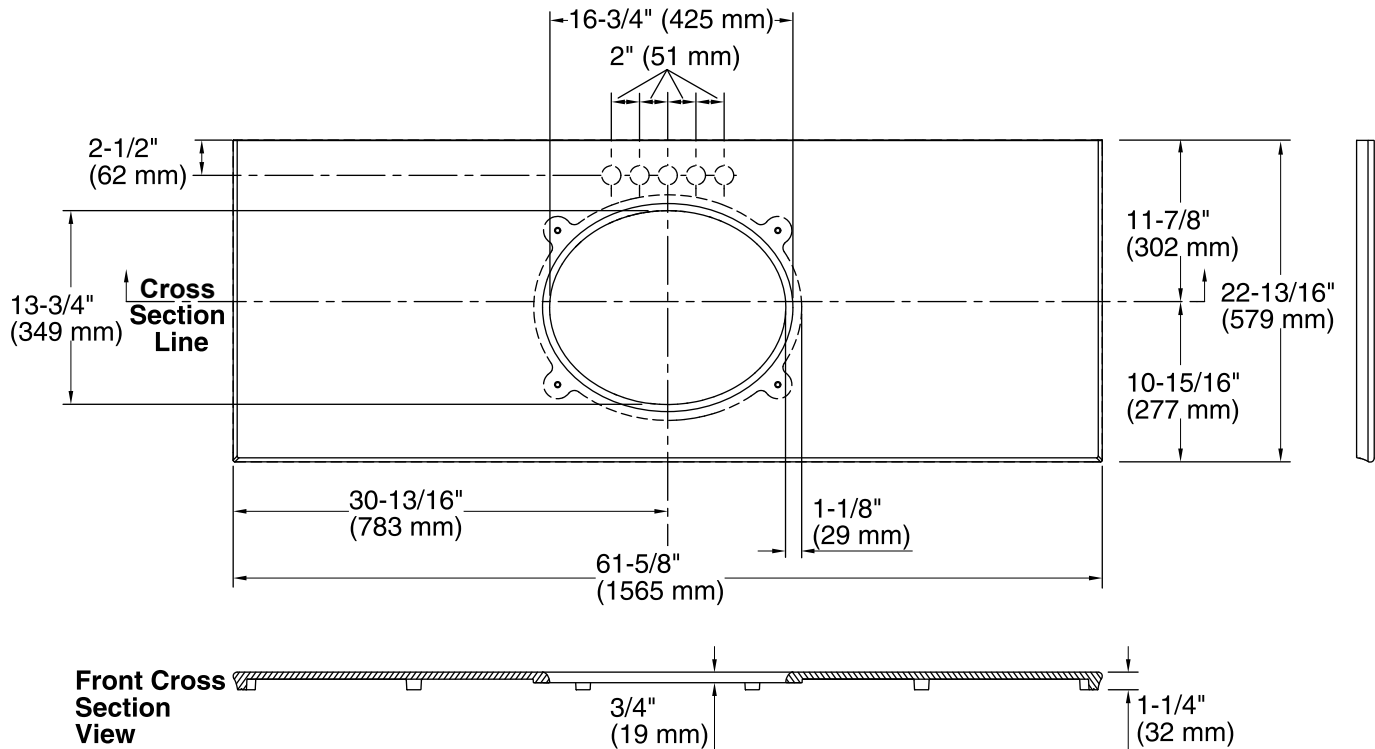

#### Features

- Solid Surface
- Pilot holes for 8" (203 mm) widespread, 4" (102 mm) centerset, or single faucet
- 61-5/8" (1565 mm) x 22-13/16" (579 mm)
- Pre-cut for Verticyl® (K-2881) or other 17" (432 mm) x 14" (356 mm) oval under-mount bathroom sink (required)

#### Technical Information

All product dimensions are nominal.

Bowl configuration: Single

Installation: Vanity top

Bowl area (Only) Length: 16-3/4" (425 mm)

Width: 13-3/4" (349 mm)

Faucet hole and sink-mounting locations are marked on the underside of the countertop.