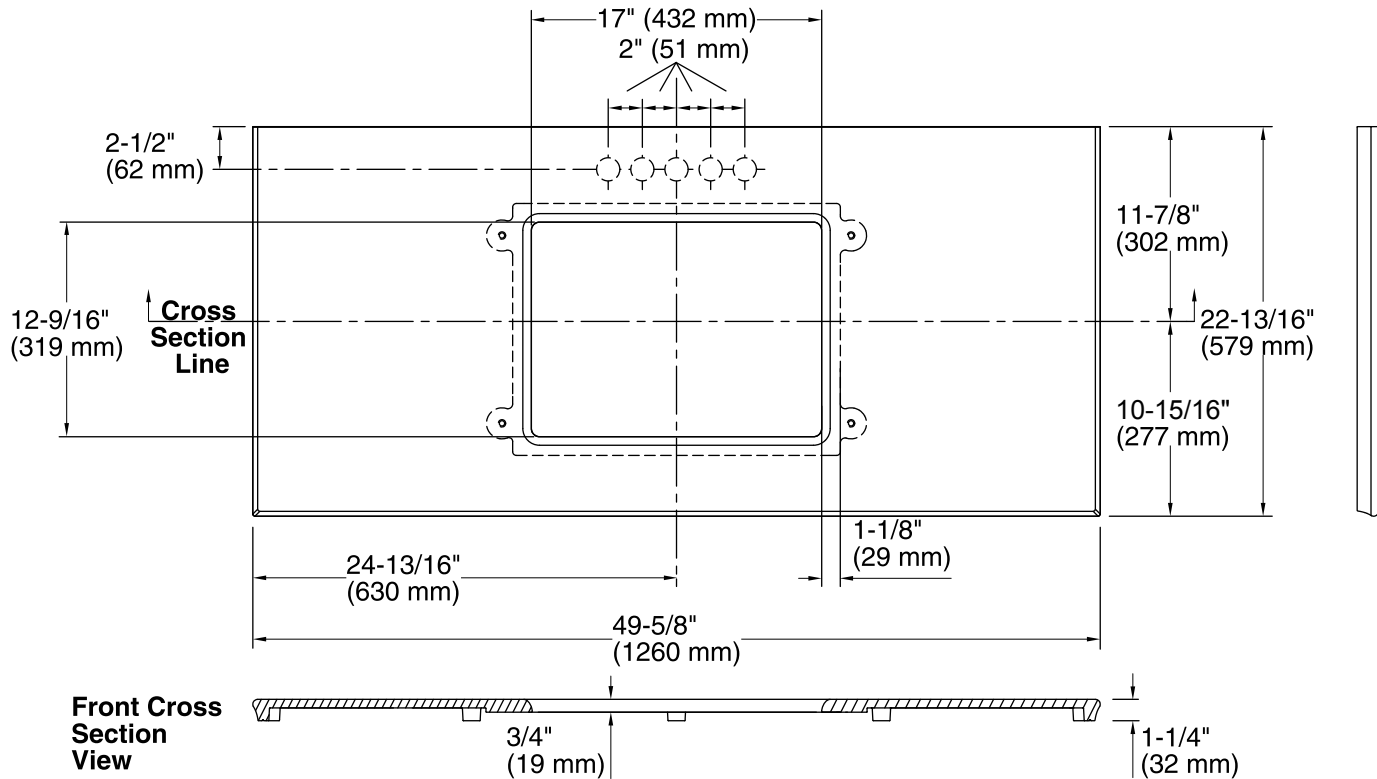

Features

- Solid Surface
- Pilot holes for 8" (203 mm) widespread, 4" (102 mm) centerset, or single faucet
- 49-5/8" (1260 mm) x 22-13/16" (579 mm)
- Pre-cut for Verticyl® (K-2882) under-mount bathroom sink (required)

Color	Code	Description
	S33	White Expressions
	S34	Almond Expressions
	S35	Biscuit Expressions
	S36	Ice Grey Expressions

Technical Information

All product dimensions are nominal.

Bowl configuration: Single

Installation: Vanity top

Bowl area (Only) Length: 17" (432 mm)
Width: 12-9/16" (319 mm)

Notes

Install this product according to the installation instructions.

Observe all local plumbing and building codes.

This countertop is designed to be installed with a KOHLER or standard-size vanity.

Faucet hole and sink-mounting locations are marked on the underside of the countertop.