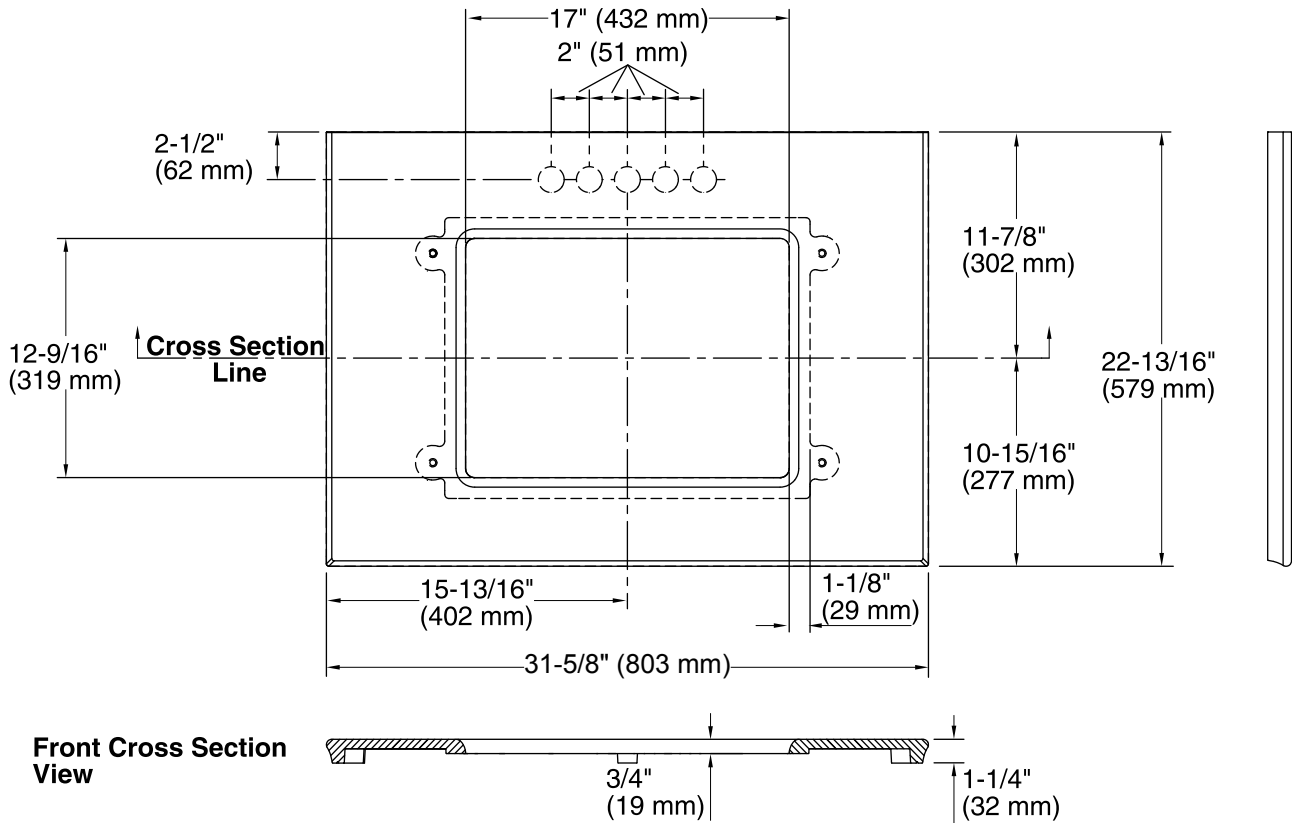

### Features

- Solid Surface
- Pilot holes for 8" (203 mm) widespread, 4" (102 mm) centerset, or single faucet
- 31-5/8" (803 mm) x 22-13/16" (579 mm)
- Pre-cut for Verticyl® (K-2882) under-mount bathroom sink (required)

#### Technical Information

All product dimensions are nominal.

Bowl configuration: Single

Installation: Vanity top

Bowl area (Only) Length: 17" (432 mm)  
Width: 12-9/16" (319 mm)

Faucet hole and sink-mounting locations are marked on the underside of the countertop.