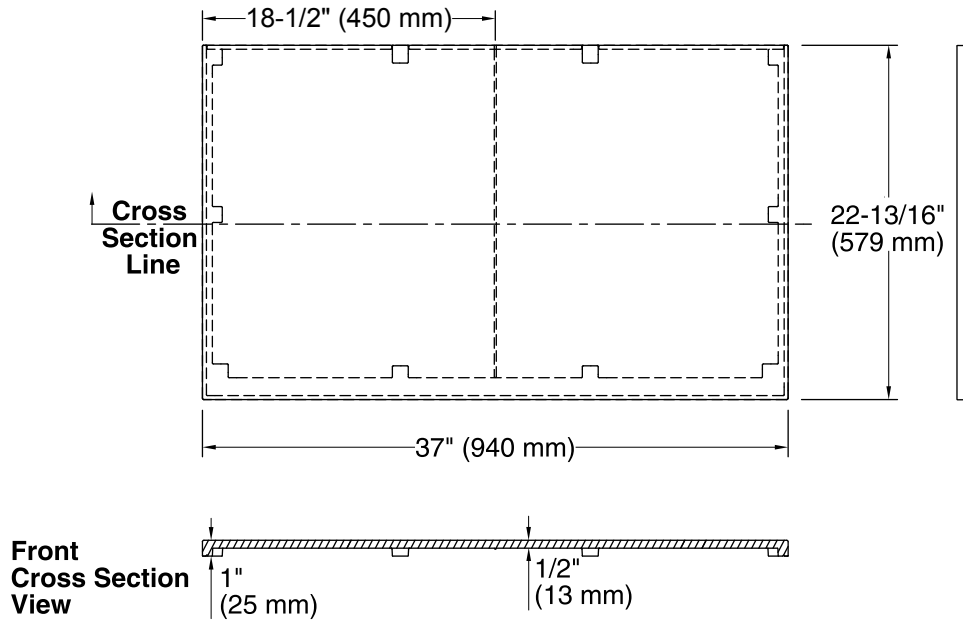

Features

- Solid Surface
- 37" (940 mm) x 22-3/8" (568 mm)
- Vessel or Drop-in bathroom sink required

Codes/Standards

None Applicable

KOHLER® One-Year Limited Warranty

See website for detailed warranty information.

Available Color/Finishes

Color tiles intended for reference only.

Color	Code	Description
	S33	White Expressions
	S34	Almond Expressions
	S35	Biscuit Expressions
	S36	Ice Grey Expressions

Technical Information

All product dimensions are nominal.

Installation: Vanity top

Notes

Install this product according to the installation instructions.

Observe all local plumbing and building codes.

This countertop is designed to be installed with a KOHLER or standard-size vanity.