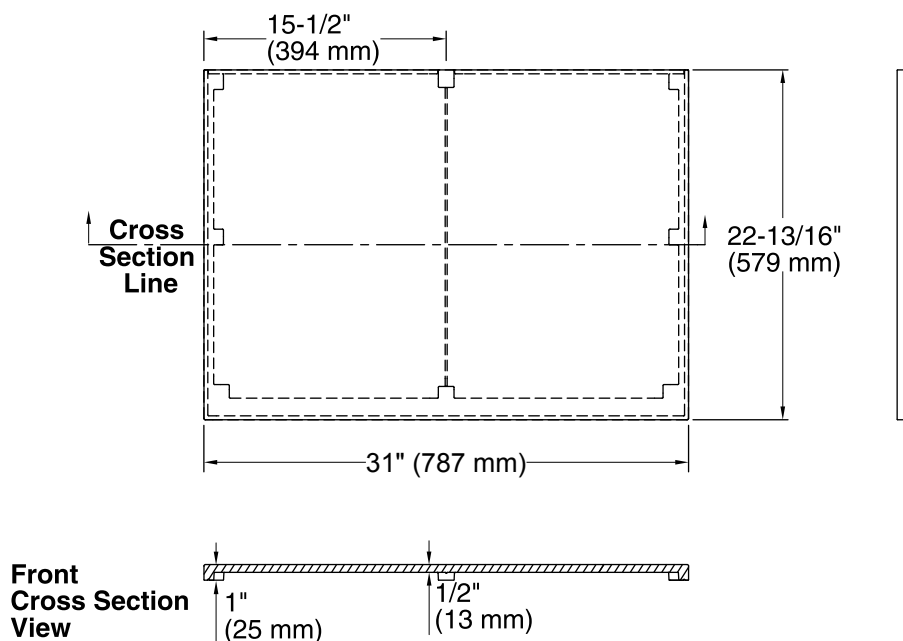

**Solid/Expressions®**  
Bathroom Vanity Top  
**K-5437**

**Features**

- Solid Surface
- 31" (787 mm) x 22-3/8" (568 mm)
- Above-Counter or Drop-In bathroom sink required

**Codes/Standards**

None Applicable

#### Technical Information

All product dimensions are nominal.

Installation: Vanity top

#### Notes

Install this product according to the installation instructions.

Observe all local plumbing and building codes.

This countertop is designed to be installed with a KOHLER or standard-size vanity.