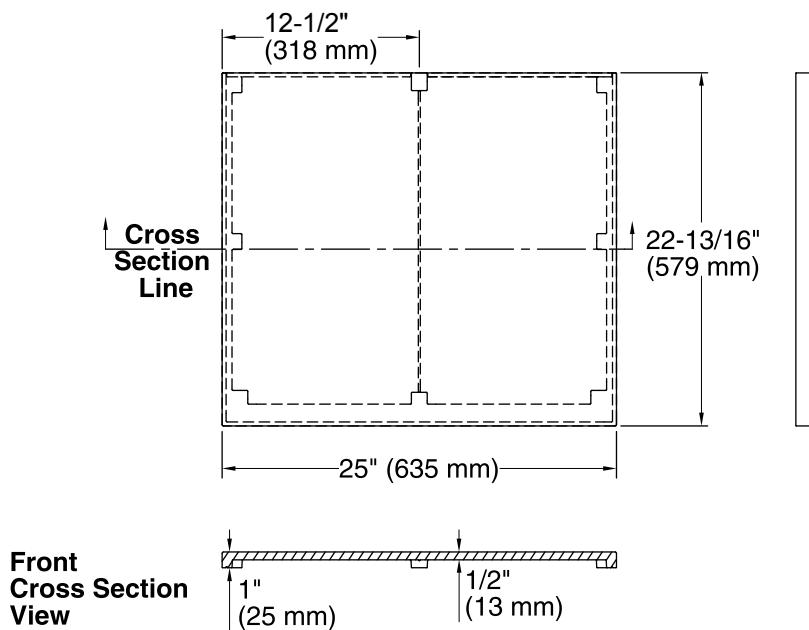

Solid/Expressions®
Bathroom Vanity Top
K-5436

Features

- Solid Surface
- 25" (635 mm) x 22-3/8" (568 mm)
- Above-Counter or Drop-In bathroom sink required

Codes/Standards

None Applicable

KOHLER® One-Year Limited Warranty

See website for detailed warranty information.

Available Color/Finishes

Color tiles intended for reference only.

Color	Code	Description
	S33	White Expressions
	S34	Almond Expressions
	S35	Biscuit Expressions
	S36	Ice Grey Expressions

Technical Information

All product dimensions are nominal.

Installation: Vanity top

Notes

Install this product according to the installation instructions.

Observe all local plumbing and building codes.

This countertop is designed to be installed with a KOHLER or standard-size vanity.