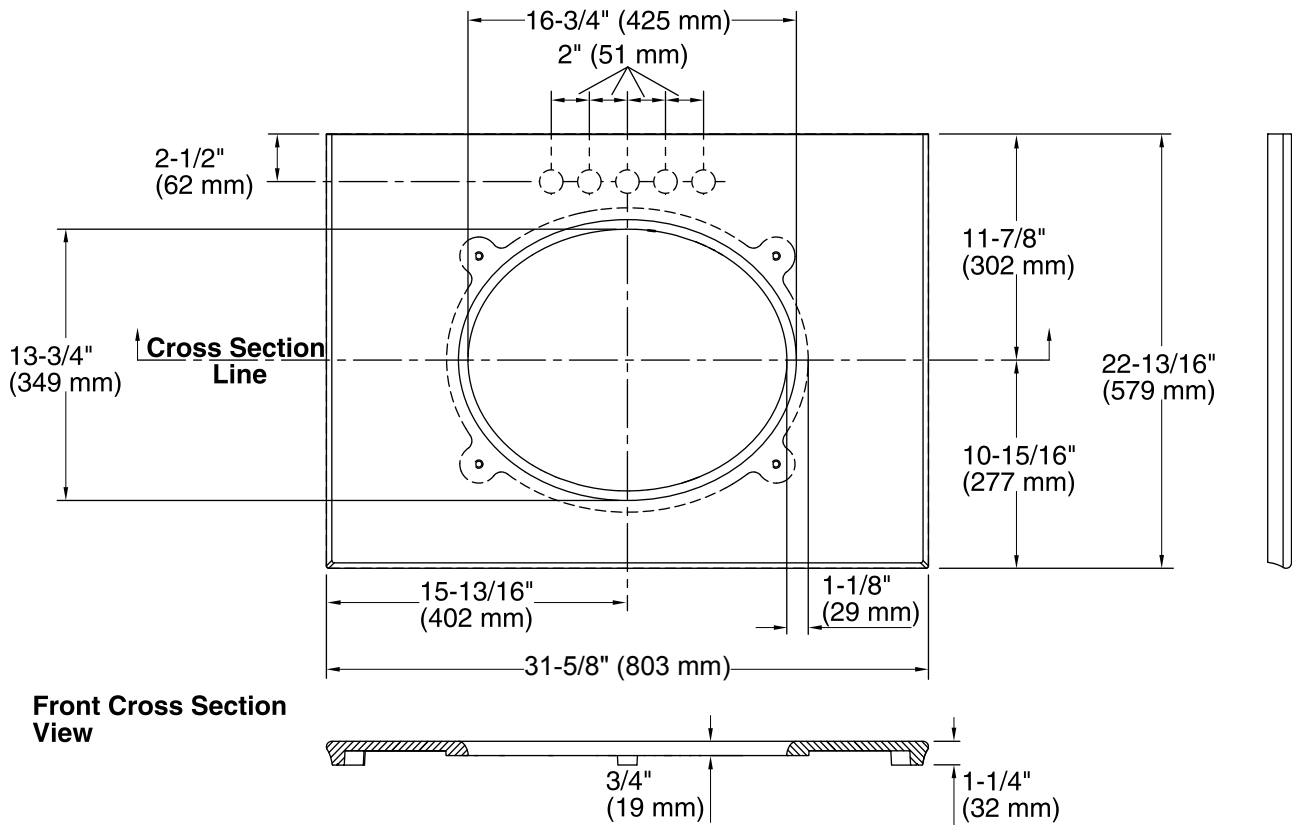

Features

- Solid Surface
- Pilot holes for 8" (203 mm) widespread, 4" (102 mm) centerset, or single faucet
- 31-5/8" (803 mm) x 22-13/16" (579 mm)
- Pre-cut for Verticyl® (K-2881) or other 17" (432 mm) x 14" (356 mm) oval under-mount bathroom sink (required)

Color	Code	Description
	S33	White Expressions
	S34	Almond Expressions
	S35	Biscuit Expressions
	S36	Ice Grey Expressions

Front Cross Section View

Technical Information

All product dimensions are nominal.

Bowl configuration: Single

Installation: Vanity top

Bowl area (Only) Length: 16-3/4" (425 mm)

Width: 13-3/4" (349 mm)

Notes

Install this product according to the installation instructions.

Observe all local plumbing and building codes.

This countertop is designed to be installed with a KOHLER or standard-size vanity.

Faucet hole and sink-mounting locations are marked on the underside of the countertop.