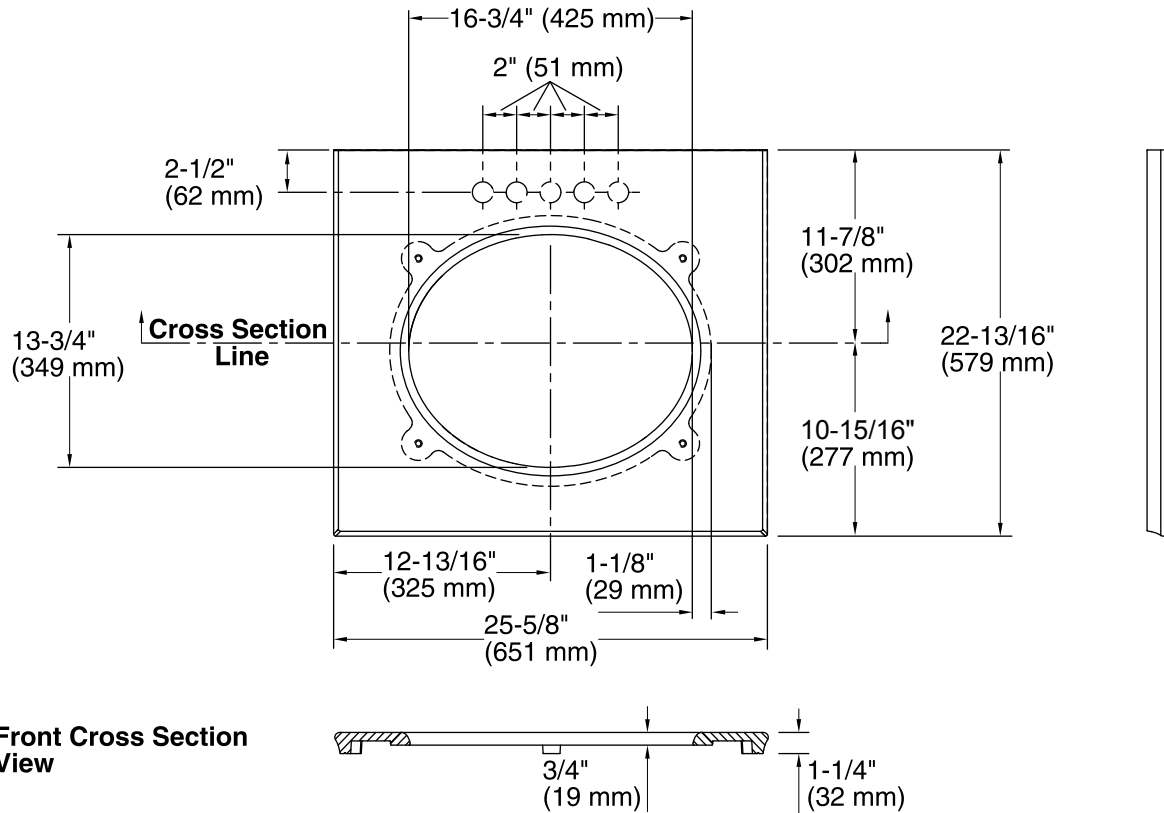

Features

- Solid Surface
- Pilot holes for 8" (203 mm) widespread, 4" (102 mm) centerset, or single faucet
- 25-5/8" (651 mm) x 22-13/16" (579 mm)
- Pre-cut for Verticyl® (K-2881) or other 17" (432 mm) x 14" (356 mm) oval under-mount bathroom sink (required)

Color	Code	Description
	S33	White Expressions
	S34	Almond Expressions
	S35	Biscuit Expressions
	S36	Ice Grey Expressions

Front Cross Section View

Technical Information

All product dimensions are nominal.

Bowl configuration: Single

Installation: Vanity top

Bowl area (Only) Length: 16-3/4" (425 mm)

Width: 13-3/4" (349 mm)

Notes

Install this product according to the installation instructions.

Observe all local plumbing and building codes.

This countertop is designed to be installed with a KOHLER or standard-size vanity.

Faucet hole and sink-mounting locations are marked on the underside of the countertop.