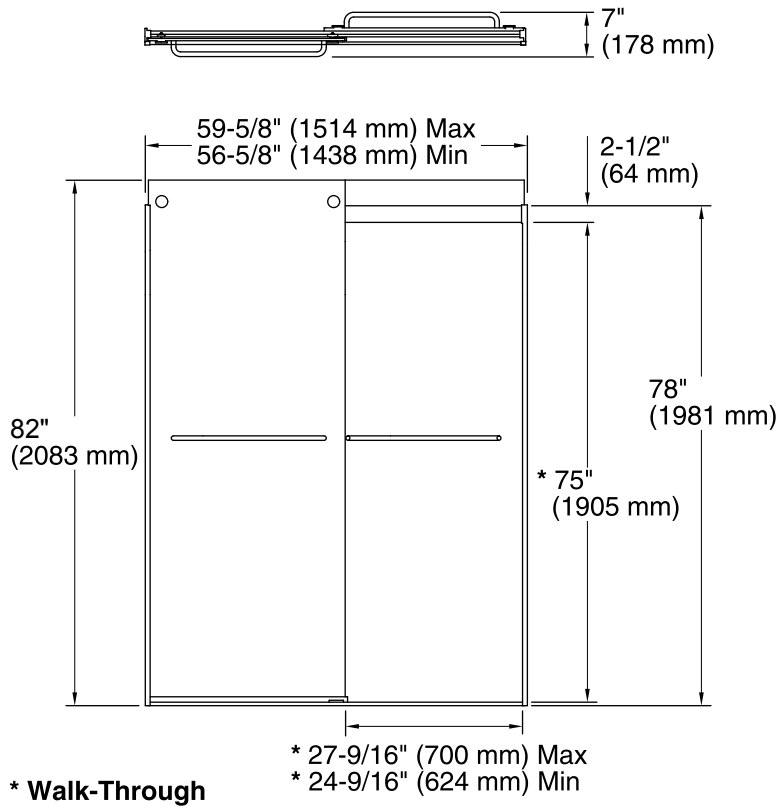

Features

- Frameless, 5/16-inch-thick Crystal Clear tempered glass.
- Innovative roller design simplifies installation and provides out-of-plumb adjustability while glass is installed.
- Cushioned center guide provides quiet sliding action.
- Gently curved towel bars, inside and outside, provide integrated storage on the door.
- CleanCoat® glass treatment repels water for improved ease of cleaning.

Product Specification

Shower door shall be 59-5/8" (1514 mm) in width and 82" (2083 mm) in height. Shower door shall be made of aluminum. Shower door shall feature tempered glass. Shower door shall feature CleanCoat® glass treatment. Shower door shall be shower installation. Bath door shall be KOHLER Model 706029-L.

Technical Information

All measurements are nominal.

Frame material: Aluminum,

Opening style: Sliding/Bypass

Walk-through - min: 24-9/16" (624 mm)

Walk-through - max: 27-9/16" (700 mm)

Glass thickness: 5/16" (8 mm)