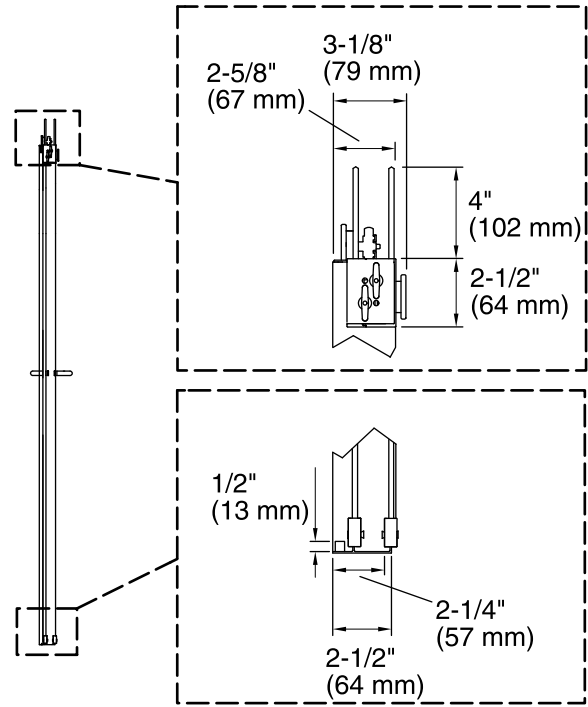

Features

- Frameless, 5/16-inch-thick Crystal Clear tempered glass.
- Innovative roller design simplifies installation and provides out-of-plumb adjustability while glass is installed.
- Cushioned center guide provides quiet sliding action.
- Gently curved towel bars, inside and outside, provide integrated storage on the door.
- CleanCoat® glass treatment repels water for improved ease of cleaning.

Product Specification

Shower door shall be 59-5/8" (1514 mm) in width and 82" (2083 mm) in height. Shower door shall be made of aluminum. Shower door shall feature tempered glass. Shower door shall feature CleanCoat® glass treatment. Shower door shall be shower installation. Bath door shall be KOHLER Model 706029-L.

Technical Information

All measurements are nominal.

Frame material: Aluminum,

Opening style: Sliding/Bypass

Walk-through - min: 24-9/16" (624 mm)

Walk-through - max: 27-9/16" (700 mm)

Glass thickness: 5/16" (8 mm)