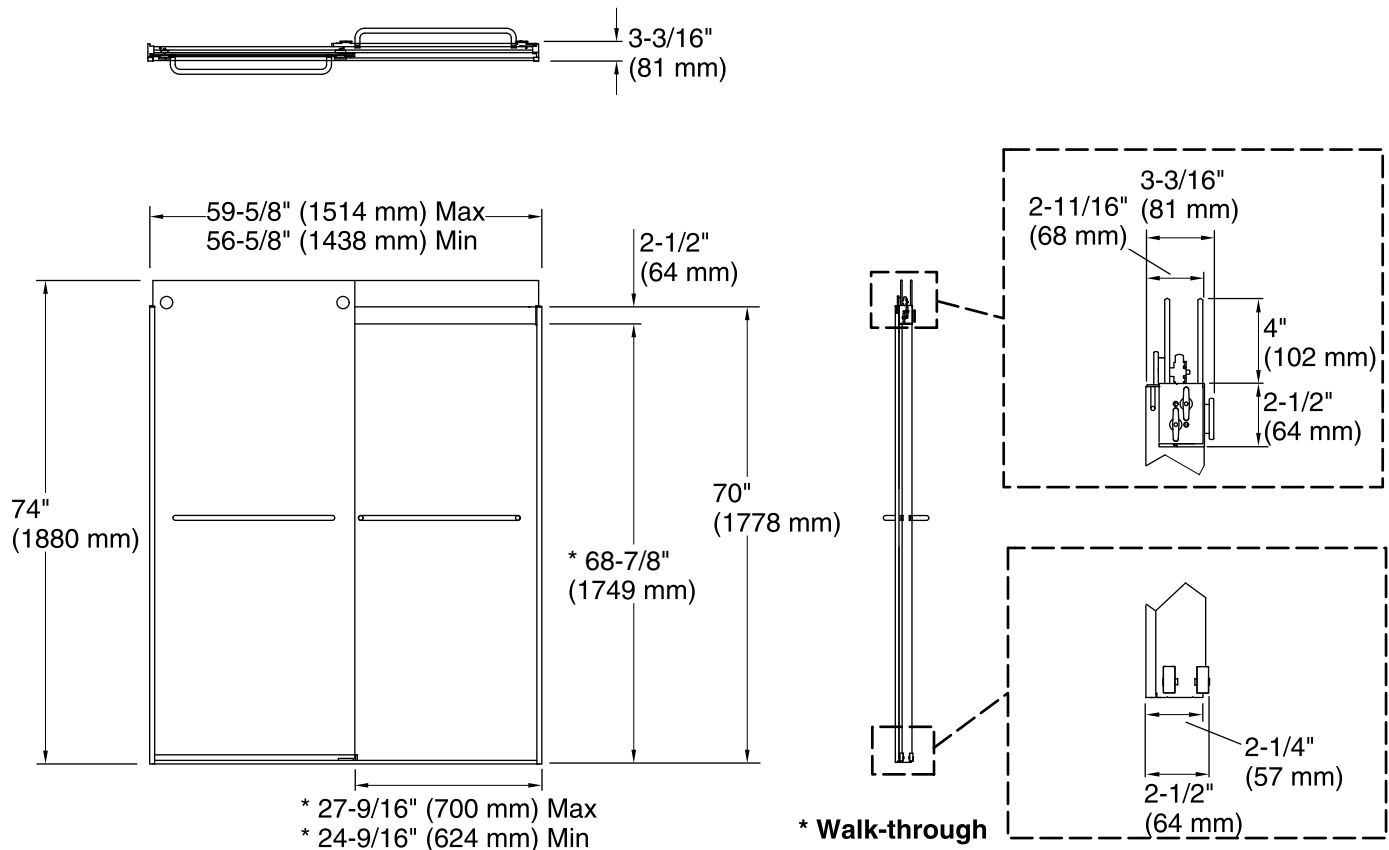

Features

- Frameless design highlights showering area.
- Innovative roller design simplifies installation and provides out-of-plumb adjustability.
- Frameless, 3/8" (10 mm) thick Crystal Clear tempered glass.
- Door tracking system features a hidden, cushioned, center guide for smooth, quiet sliding action.
- Smooth, easy-to-clean wall jambs.
- Contemporary square towel bars complete the look of this door.
- CleanCoat® technology creates a barrier between the water and glass to help keep your shower door looking new.

Color tiles intended for reference only.

Color	Code	Description
	SHP	Bright Polished Silver
	NX	Brushed Nickel
	ABV	Anodized Brushed Bronze

Technical Information

All product dimensions are nominal.

Installation type: For receptor installation

Opening style: Sliding/Bypass

Opening Width - Min: 56-5/8" (1438 mm)

Opening Width - Max: 59-5/8" (1514 mm)

Walk-through - Min: 24-9/16" (624 mm)

Walk-through - Max: 27-9/16" (700 mm)

Glass thickness: 3/8" (10 mm)

Notes

Install this product according to the installation guide.

If replacing a shower door, the narrow wall jamb design of this door may not cover the existing shower door holes.