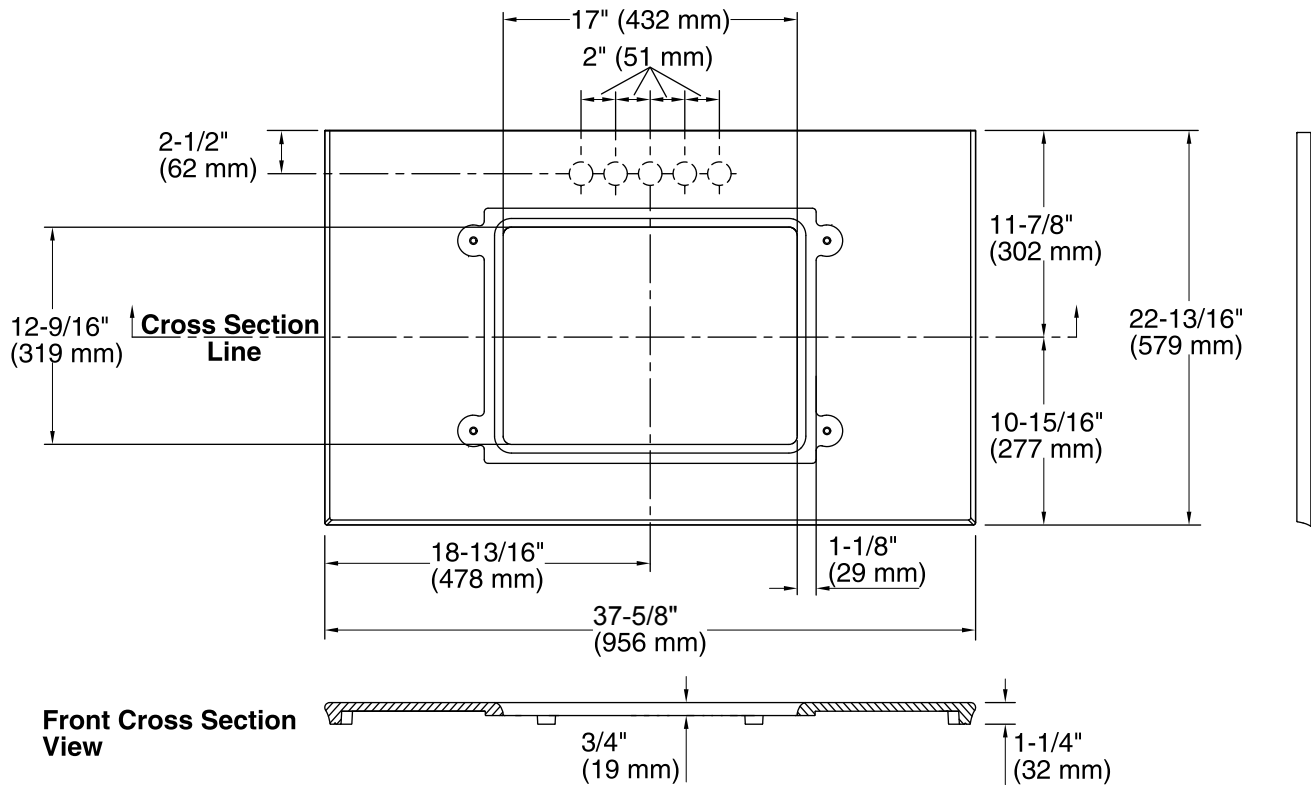

**Solid/Expressions®**  
Bathroom Vanity Top  
**K-5457**

**Features**

- Solid Surface
- Pilot holes for 8" (203 mm) widespread, 4" (102 mm) centerset, or single faucet
- 37-5/8" (956 mm) x 22-13/16" (579 mm)
- Pre-cut for Verticyl® (K-2882) under-mount bathroom sink (required)

*Color tiles intended for reference only.*

Color	Code	Description
	S33	White Expressions
	S34	Almond Expressions
	S35	Biscuit Expressions
	S36	Ice Grey Expressions

#### Technical Information

All product dimensions are nominal.

Bowl configuration: Single

Installation: Vanity top

Bowl area (Only) Length: 17" (432 mm)  
Width: 12-9/16" (319 mm)

Faucet hole and sink-mounting locations are marked on the underside of the countertop.