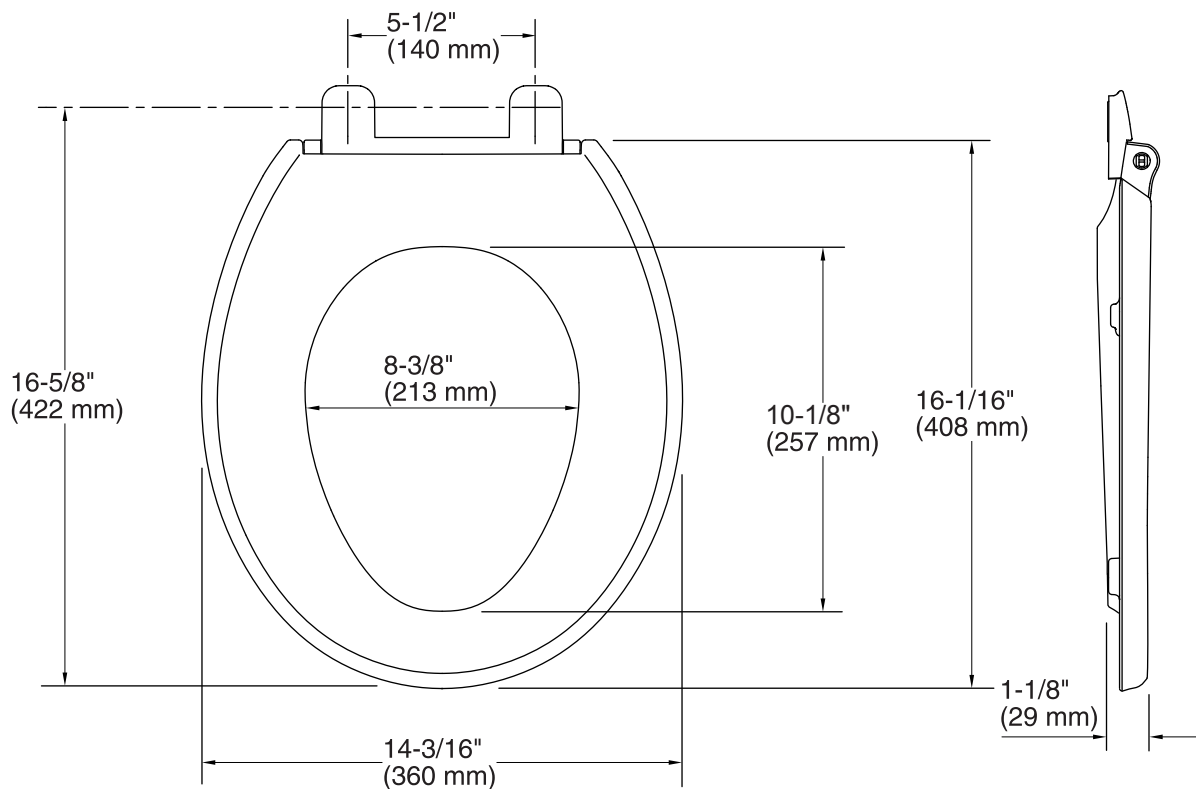

Toilet seat shall be made of plastic. Toilet seat shall feature dual LED lighting. Toilet seat shall feature Quiet-Close™ technology. Toilet seat shall feature Quick-Release™ functionality. Toilet seat shall feature Quick-Attach® hardware. Toilet seat shall be round-front installation. Toilet seat shall be KOHLER Model K-5639.

Technical Information

All measurements are nominal.

Seat hole centers: 5-1/2" (140 mm)

Installation Notes

Install this product according to the installation guide.

Requires four AA batteries, not included.