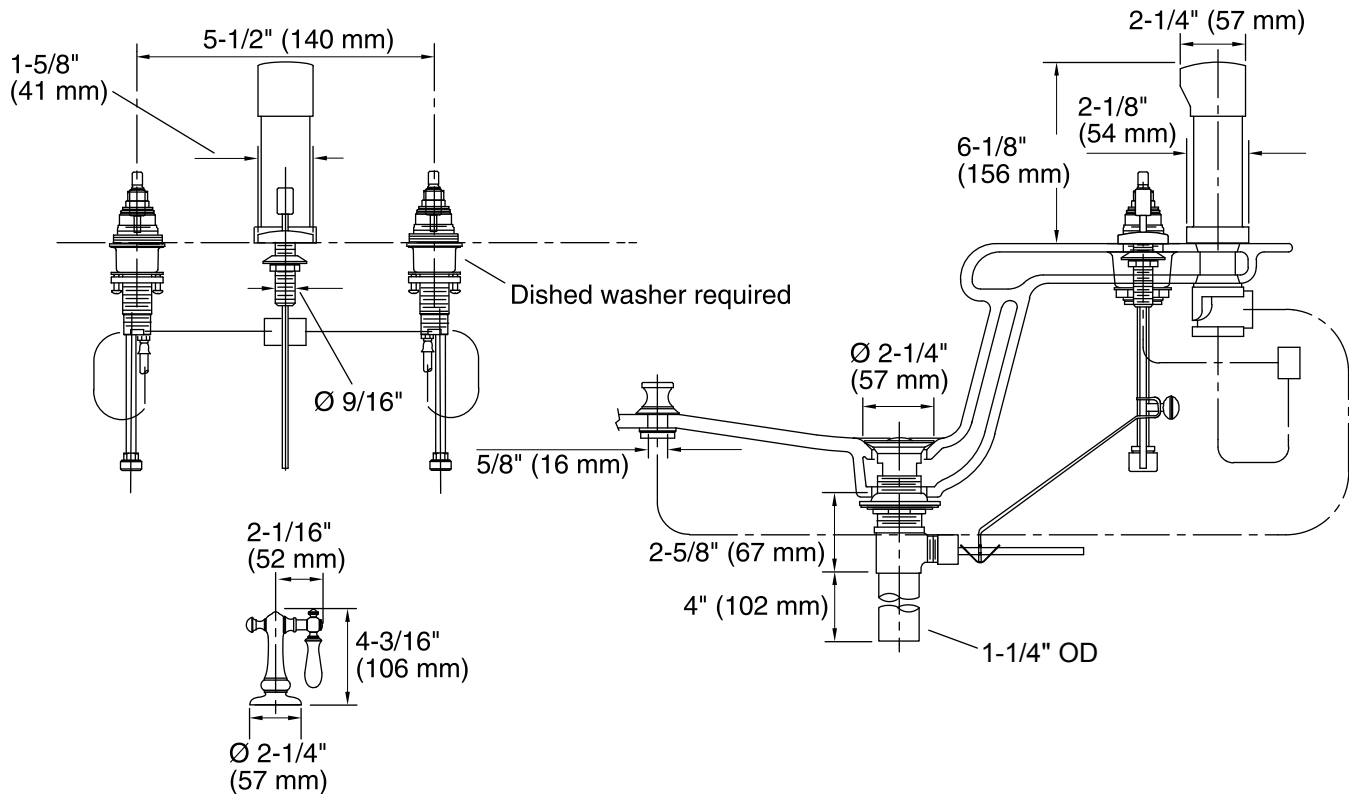

#### Product Specification

Bidet faucet shall be made of metal construction with brass valve bodies. Bidet faucet shall be a vertical spray. Bidet faucet shall be for fixture mount. Bidet faucet shall be Kohler Model K-72765-9M.