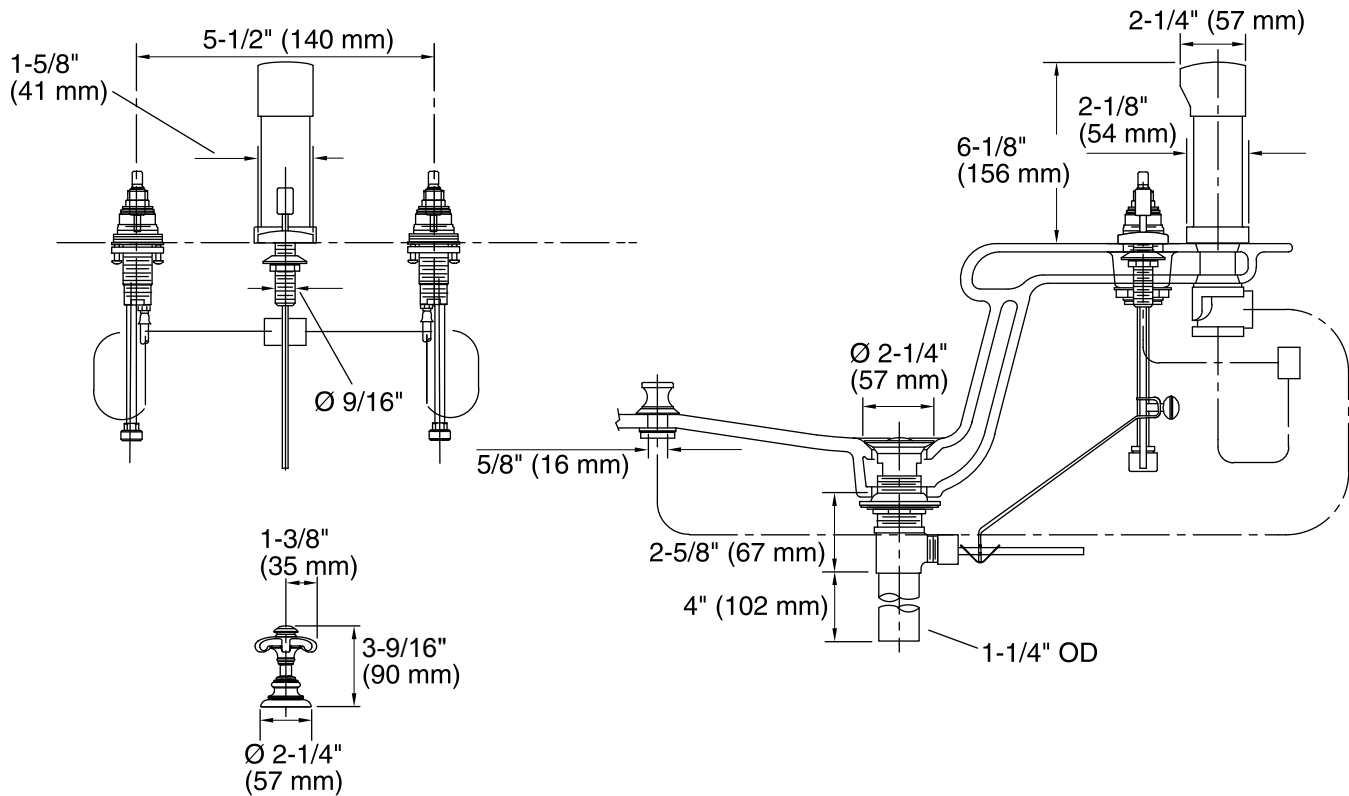

Features

- Two prong handles offer separate control of hot and cold water.
- UltraGlide engineered ceramic disc valves resist deterioration and mineral buildup, resulting in long-lasting, reliable performance.
- Fixture-mount vacuum breaker.
- Vertical spray delivers gentle, localized stream of water.
- Includes vertical spray and pop-up drain with 1-1/4-inch tailpiece.
- Coordinates with other products in the Artifacts collection.

Kohler Faucet Lifetime Limited Warranty

See website for detailed warranty information.

Product Specification

Bidet faucet shall be made of metal construction with brass valve bodies. Bidet faucet shall be a vertical spray. Bidet faucet shall be for fixture mount. Bidet faucet shall be Kohler Model K-72765-3M.

Technical Information

All measurements are approximate only.

Valve body construction: Machined Brass

Drain included: Yes

Yes

Drain tailpiece included: Yes

Yes

Installation Notes