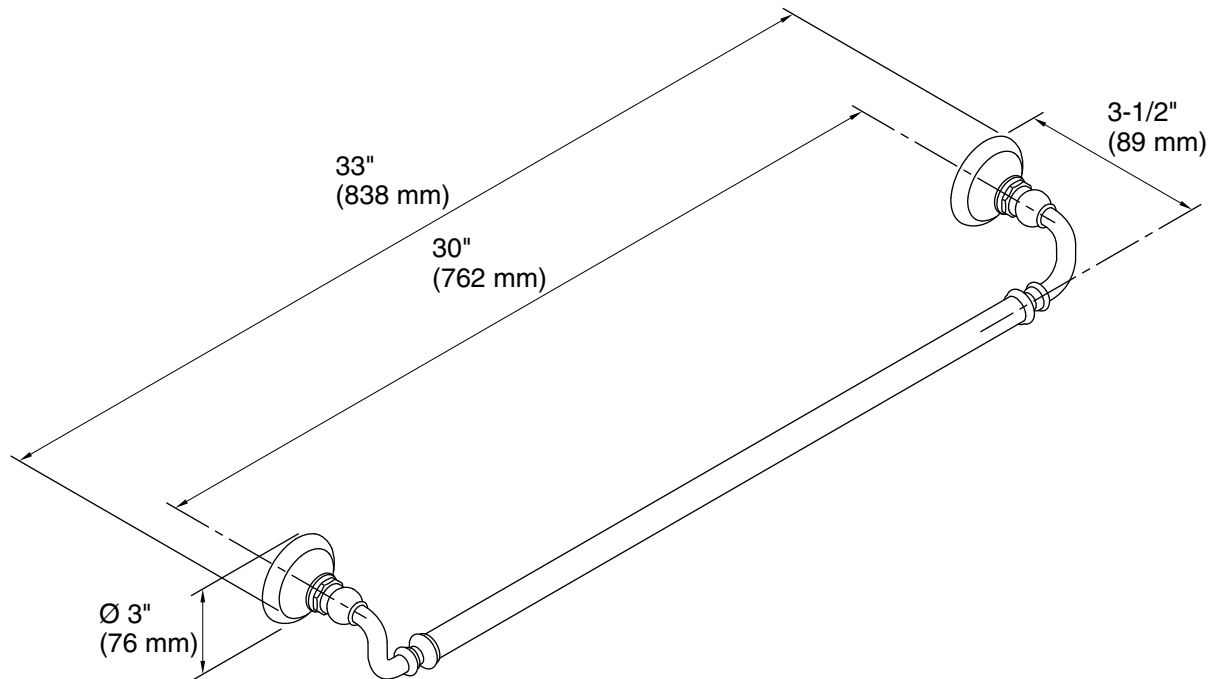

Technical Information

All product dimensions are nominal.

Installation Type: Wall-mount

Material: Metal

Notes

Install this product according to the installation guide.

CAUTION: Risk of personal injury. Do not install these products in any area where they are likely to be used inadvertently as a grab bar or support bar. These products are not designed or intended for use as a grab bar or support bar.