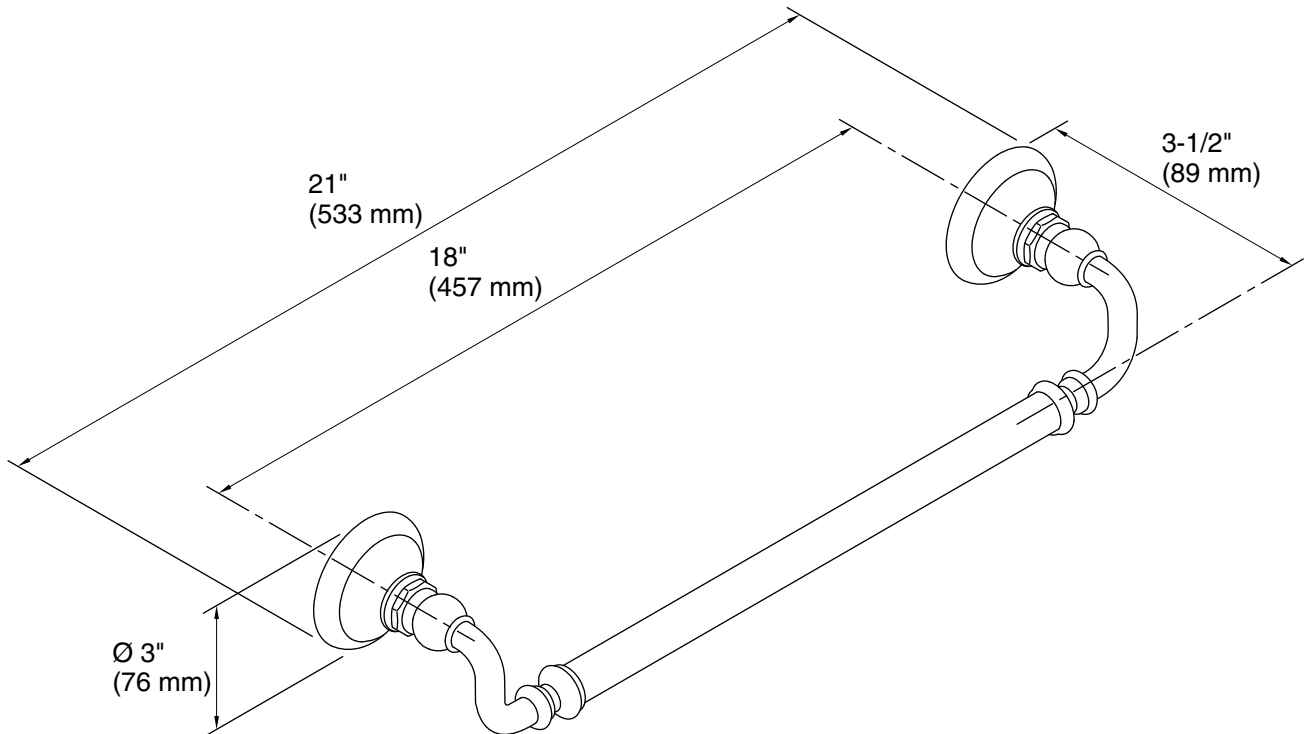

### Technical Information

All product dimensions are nominal.

Installation Type: Wall-mount

Material: Metal