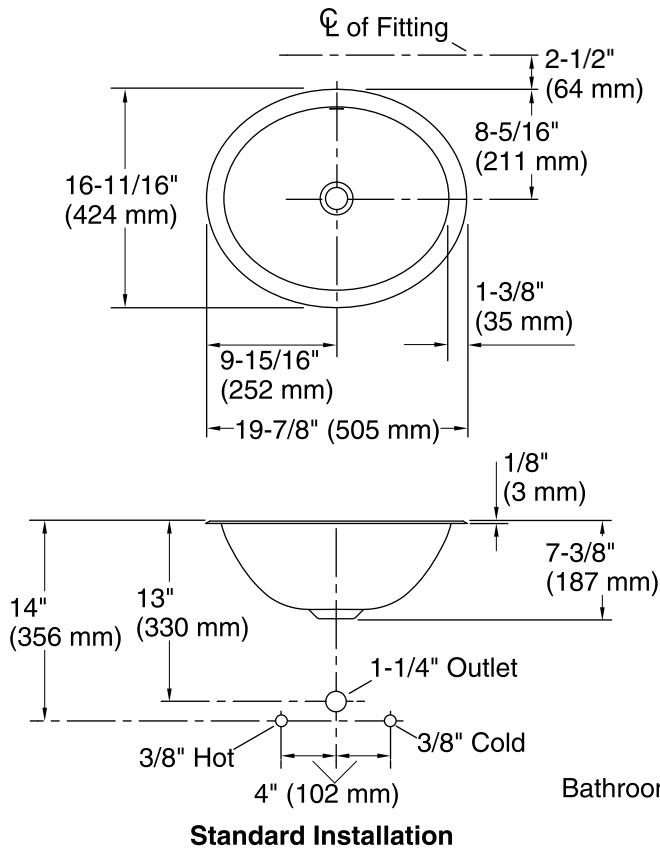

Features

- Oval basin.
- With overflow.
- High-density polyethylene overflow shelf.
- 19-7/8" (505 mm) x 16-11/16" (424 mm)

Material

- 20-gauge stainless steel.
- Mirror finish.

Installation

- Under-mount or drop-in.

Components

Additional included component/s: 1193643 Basin Clamps , and Cutout template..

ADA

CSA B651

OBC

Codes/Standards

ASME A112.19.3/CSA B45.4

ADA

ICC/ANSI A117.1

CSA B651

OBC

Kohler One-Year Limited Warranty

See website for detailed warranty information.

Technical Information

All product dimensions are nominal.

Installation:	Drop-In, Under-mount
Bowl area	Length: 17-3/8" (441 mm) Width: 14" (356 mm) Water depth: 4-1/16" (103 mm)
Drain hole:	1-5/8" (41 mm)
Template:	1248333-7, required, included