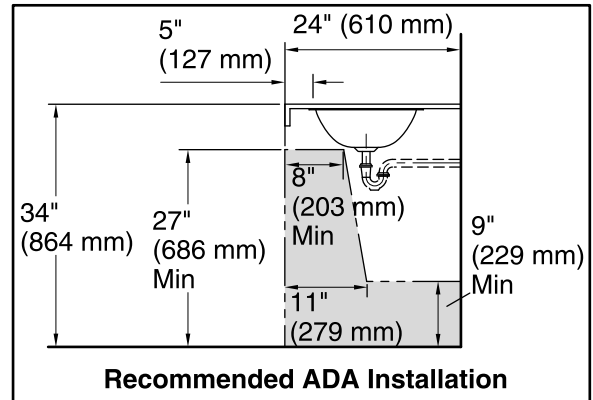

Features

- Oval basin.
- With overflow.
- High-density polyethylene overflow shelf.
- 19-7/8" (505 mm) x 16-11/16" (424 mm)

Material

- 20-gauge stainless steel.
- Mirror finish.

Installation

- Under-mount or drop-in.

Components

Additional included component/s: 1193643 Basin Clamps , and Cutout template..

ADA

CSA B651

OBC

Codes/Standards

ASME A112.19.3/CSA B45.4

ADA

ICC/ANSI A117.1

CSA B651

OBC

Kohler One-Year Limited Warranty

See website for detailed warranty information.

Technical Information

All product dimensions are nominal.

Installation:	Drop-In, Under-mount
Bowl area	Length: 17-3/8" (441 mm) Width: 14" (356 mm) Water depth: 4-1/16" (103 mm)
Drain hole:	1-5/8" (41 mm)
Template:	1248333-7, required, included