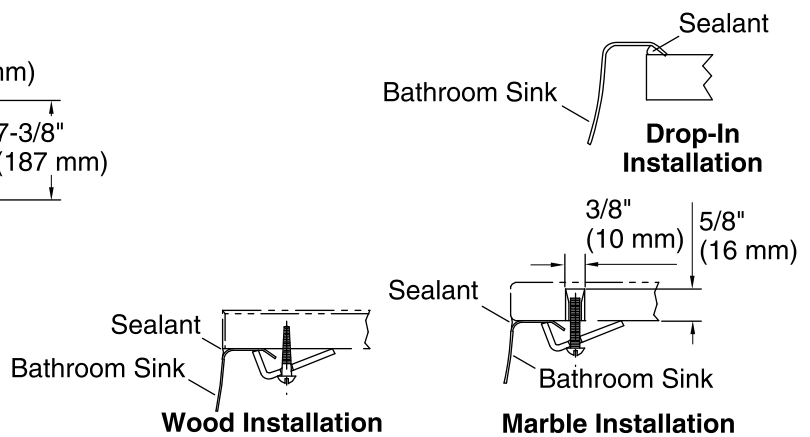

Features

- Oval basin.
- With overflow.
- High-density polyethylene overflow shelf.
- 19-7/8" (505 mm) x 16-11/16" (424 mm)

Material

- 20-gauge stainless steel.
- Mirror finish.

Installation

- Under-mount or drop-in.

Components

Additional included component/s: 1193643 Basin Clamps , and Cutout template..

ADA

CSA B651

OBC

Codes/Standards

ASME A112.19.3/CSA B45.4

ADA

ICC/ANSI A117.1

CSA B651

OBC

Kohler One-Year Limited Warranty

See website for detailed warranty information.

Technical Information

All product dimensions are nominal.

Installation:	Drop-In, Under-mount
Bowl area	Length: 17-3/8" (441 mm) Width: 14" (356 mm) Water depth: 4-1/16" (103 mm)
Drain hole:	1-5/8" (41 mm)
Template:	1248333-7, required, included