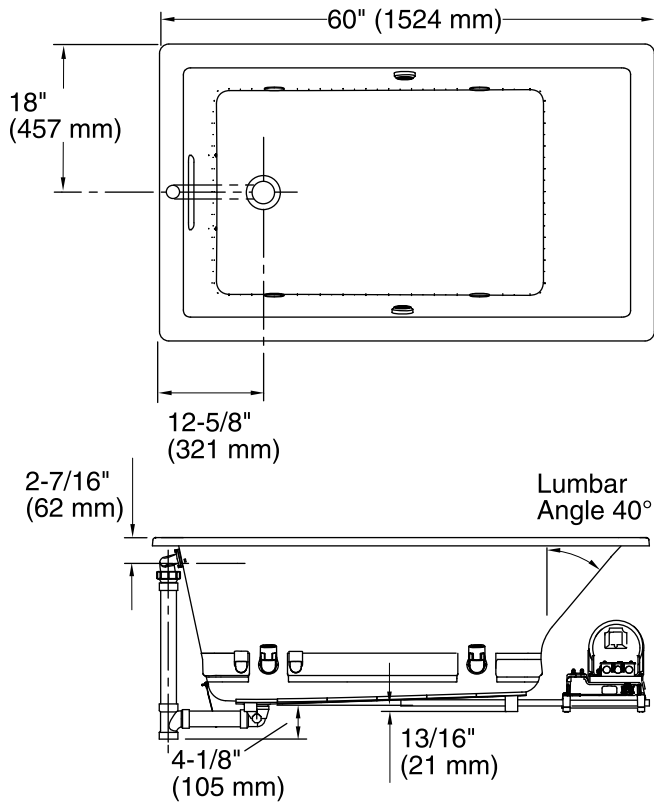

No change in measurement if connected with drain illustrated. (K-7272)

Blower Motor/Control Access  
30" (762 mm) W x  
15" (381 mm) H Min

### Technical Information

All product dimensions are nominal.

Installation: Drop-in, Under-mount  
 Drain location: End  
 Basin area, bottom: 39-9/16" x 24-11/16" (1005 mm x 627 mm)  
 Basin area, top: 53-5/8" x 29-1/2" (1362 mm x 749 mm)  
 Weight: 106 lbs (48.1 kg)  
 Minimum floor load: 54 lbs/ft<sup>2</sup> (263.7 kg/m<sup>2</sup>)  
 Water depth: 17-1/8" (435 mm)  
 Water capacity: 81.1 gal (307 L)  
 Cutout: Drop-in, 59-1/2" x 35-1/2" (1511 mm x 902 mm)  
 Electrical component rating:  
 Blower: 240 V, 5 A, 50/60 Hz, 300 W  
 Heated Surface: 240 V, 0.5 A, 50/60 Hz, 65 W