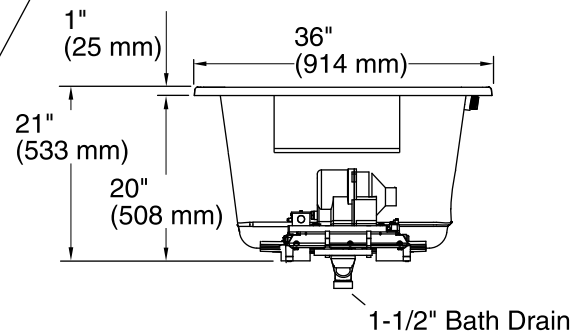

No change in measurement if connected with drain illustrated. (K-7272)

Blower Motor/Control Access  
30" (762 mm) W x  
15" (381 mm) H Min

### Technical Information

All product dimensions are nominal.

Installation: Drop-in, Under-mount  
 Drain location: End  
 Basin area, bottom: 39-9/16" x 24-11/16" (1005 mm x 627 mm)  
 Basin area, top: 53-5/8" x 29-1/2" (1362 mm x 749 mm)  
 Weight: 106 lbs (48.1 kg)  
 Minimum floor load: 54 lbs/ft<sup>2</sup> (263.7 kg/m<sup>2</sup>)  
 Water depth: 17-1/8" (435 mm)  
 Water capacity: 81.1 gal (307 L)  
 Cutout: Drop-in, 59-1/2" x 35-1/2" (1511 mm x 902 mm)  
 Electrical component rating:  
 Blower: 240 V, 5 A, 50/60 Hz, 300 W  
 Heated Surface: 240 V, 0.5 A, 50/60 Hz, 65 W