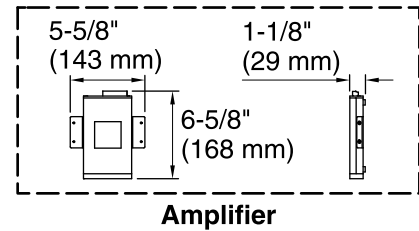

Required Electrical Service

One circuit required, protected with Class A Ground-Fault Circuit-Interrupter (GFCI) or Residual Current Device (RCD).

Amplifier, Heated Surface: 120 V, 15 A, 50/60 Hz

Technical Information

All product dimensions are nominal.

Installation:	Drop-in
Drain location:	Center rear
Basin area, bottom:	42" x 27" (1067 mm x 686 mm)
Basin area, top:	54" x 30" (1372 mm x 762 mm)
Weight:	96 lbs (43.5 kg)
Minimum floor load:	41 lbs/ft² (200.2 kg/m²)
Water depth:	16" (406 mm)
Water capacity:	81 gal (306.6 L)
Cutout:	Drop-in, 64-1/2" x 40-1/2" (1638 mm x 1029 mm)
Electrical component rating:	Amplifier: 120 V, 1.1 A, 50/60 Hz Heated Surface: 120 V, 0.5 A, 50/60 Hz, 65 W

Notes

Measure your actual product for rough-in details. Install this product according to the installation instructions.

If installing a rim-mount faucet, make sure there is no interference with drain overflow before drilling any holes. Consult local and national codes for minimum air gap requirements if installing a spout on the faucet deck.

Control amplifier fits 16" (406 mm) center studs. 25' (7.6 m) cables are included.