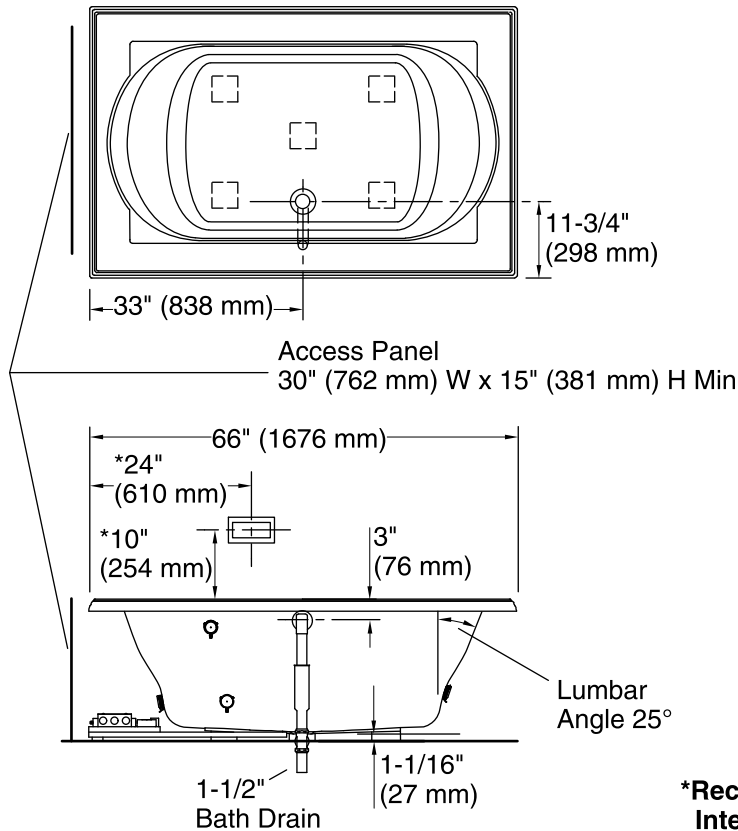

No change in measurements if connected with drain illustrated. (K-7161-AF)