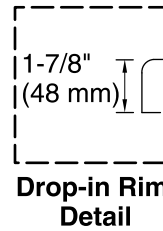

Required Electrical Service

One circuit required, protected with Class A Ground-Fault Circuit-Interrupter (GFCI) or Residual Current Device (RCD).

Amplifier, Heated Surface: 120 V, 15 A, 50/60 Hz

Technical Information

All product dimensions are nominal.

Installation:	Drop-in
Drain location:	Center rear
Basin area, bottom:	42" x 27" (1067 mm x 686 mm)
Basin area, top:	54" x 30" (1372 mm x 762 mm)
Weight:	96 lbs (43.5 kg)
Minimum floor load:	41 lbs/ft² (200.2 kg/m²)
Water depth:	16" (406 mm)
Water capacity:	81 gal (306.6 L)
Cutout:	Drop-in, 64-1/2" x 40-1/2" (1638 mm x 1029 mm)
Electrical component rating:	Amplifier: 120 V, 1.1 A, 50/60 Hz Heated Surface: 120 V, 0.5 A, 50/60 Hz, 65 W

Notes

Measure your actual product for rough-in details. Install this product according to the installation instructions.

If installing a rim-mount faucet, make sure there is no interference with drain overflow before drilling any holes. Consult local and national codes for minimum air gap requirements if installing a spout on the faucet deck.

Control amplifier fits 16" (406 mm) center studs. 25' (7.6 m) cables are included.