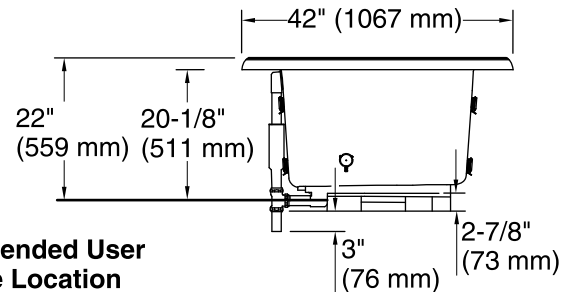

Required Electrical Service

One circuit required, protected with Class A Ground-Fault Circuit-Interrupter (GFCI) or Residual Current Device (RCD).

Amplifier, Heated Surface: 120 V, 15 A, 50/60 Hz

Technical Information

All product dimensions are nominal.

Installation:	Drop-in
Drain location:	Center rear
Basin area, bottom:	42" x 27" (1067 mm x 686 mm)
Basin area, top:	54" x 30" (1372 mm x 762 mm)
Weight:	96 lbs (43.5 kg)
Minimum floor load:	41 lbs/ft² (200.2 kg/m²)
Water depth:	16" (406 mm)
Water capacity:	81 gal (306.6 L)
Cutout:	Drop-in, 64-1/2" x 40-1/2" (1638 mm x 1029 mm)
Electrical component rating:	Amplifier: 120 V, 1.1 A, 50/60 Hz Heated Surface: 120 V, 0.5 A, 50/60 Hz, 65 W

Notes

Measure your actual product for rough-in details. Install this product according to the installation instructions.

If installing a rim-mount faucet, make sure there is no interference with drain overflow before drilling any holes. Consult local and national codes for minimum air gap requirements if installing a spout on the faucet deck.

Control amplifier fits 16" (406 mm) center studs. 25' (7.6 m) cables are included.