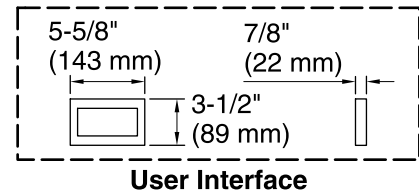

Required Electrical Service

One circuit required, protected with Class A Ground-Fault Circuit-Interrupter (GFCI) or Residual Current Device (RCD).

Amplifier, Heated Surface: 120 V, 15 A, 50/60 Hz

Technical Information

All product dimensions are nominal.

Installation:	Drop-in
Drain location:	Center rear
Basin area, bottom:	42" x 27" (1067 mm x 686 mm)
Basin area, top:	54" x 30" (1372 mm x 762 mm)
Weight:	96 lbs (43.5 kg)
Minimum floor load:	41 lbs/ft² (200.2 kg/m²)
Water depth:	16" (406 mm)
Water capacity:	81 gal (306.6 L)
Cutout:	Drop-in, 64-1/2" x 40-1/2" (1638 mm x 1029 mm)
Electrical component rating:	Amplifier: 120 V, 1.1 A, 50/60 Hz Heated Surface: 120 V, 0.5 A, 50/60 Hz, 65 W

Notes

Measure your actual product for rough-in details. Install this product according to the installation instructions.

If installing a rim-mount faucet, make sure there is no interference with drain overflow before drilling any holes. Consult local and national codes for minimum air gap requirements if installing a spout on the faucet deck.

Control amplifier fits 16" (406 mm) center studs. 25' (7.6 m) cables are included.