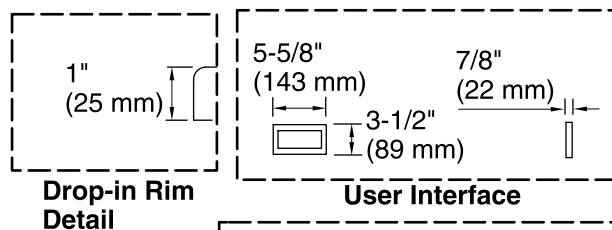

No change in measurement if connected with drain illustrated. (K-7272)

Control Access  
30" (762 mm) W  
x 15" (381 mm) H  
Min

**\*Recommended User Interface Location**