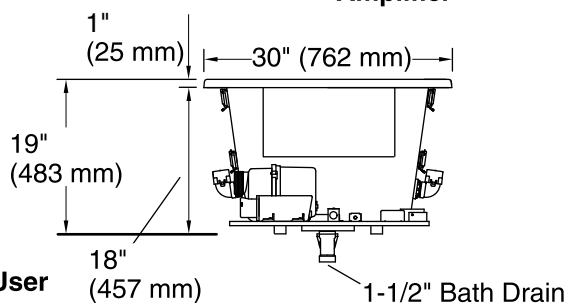

No change in measurement if connected with drain illustrated. (K-7272)

Control Access  
30" (762 mm) W  
x 15" (381 mm) H  
Min

**\*Recommended User Interface Location**

### Technical Information

All product dimensions are nominal.

Installation:	Drop-in, Under-mount
Drain location:	End
Basin area, bottom:	42-3/8" x 20" (1076 mm x 508 mm)
Basin area, top:	54-3/8" x 24-5/16" (1381 mm x 618 mm)
Weight:	106 lbs (48.1 kg)
Minimum floor load:	50 lbs/ft <sup>2</sup> (244.1 kg/m <sup>2</sup> )
Water depth:	15-1/16" (383 mm)
Water capacity:	59.8 gal (226.4 L)
Cutout:	Drop-in, 59-1/2" x 28-1/2" (1511 mm x 724 mm)
Electrical component rating:	Blower: 120 V, 10 A, 60 Hz, 300 W Amplifier: 120 V, 1.1 A, 50/60 Hz