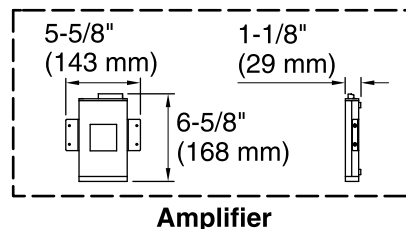

No change in measurement if connected with drain illustrated. (K-7272)

Control Access  
30" (762 mm) W  
x 15" (381 mm) H  
Min

**\*Recommended User Interface Location**

### Technical Information

All product dimensions are nominal.

Installation:	Drop-in, Under-mount
Drain location:	End
Basin area, bottom:	42-3/8" x 20" (1076 mm x 508 mm)
Basin area, top:	54-3/8" x 24-5/16" (1381 mm x 618 mm)
Weight:	106 lbs (48.1 kg)
Minimum floor load:	50 lbs/ft <sup>2</sup> (244.1 kg/m <sup>2</sup> )
Water depth:	15-1/16" (383 mm)
Water capacity:	59.8 gal (226.4 L)
Cutout:	Drop-in, 59-1/2" x 28-1/2" (1511 mm x 724 mm)
Electrical component rating:	Blower: 120 V, 10 A, 60 Hz, 300 W Amplifier: 120 V, 1.1 A, 50/60 Hz