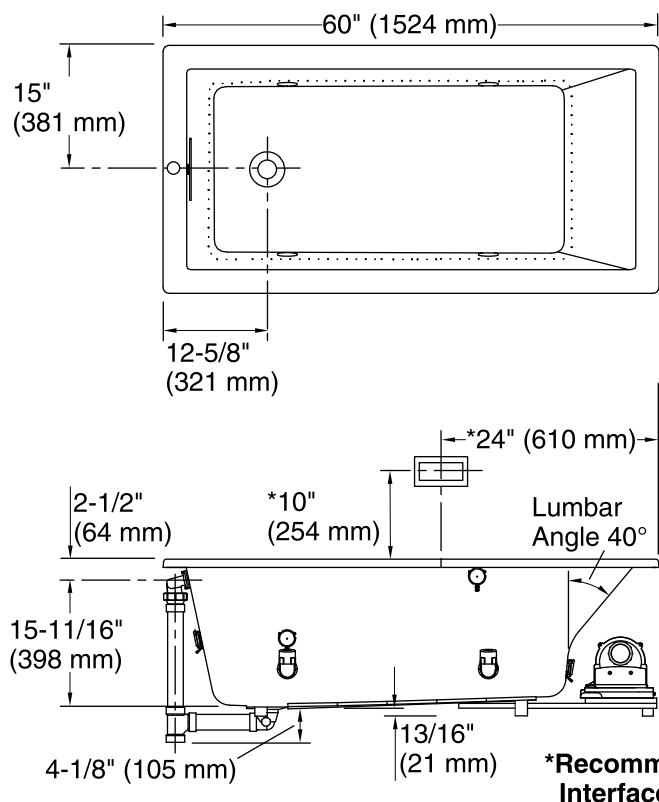

No change in measurement if connected with drain illustrated. (K-7272)

Control Access  
30" (762 mm) W  
x 15" (381 mm) H  
Min

**\*Recommended User Interface Location**

### Technical Information

All product dimensions are nominal.

Installation:	Drop-in, Under-mount
Drain location:	End
Basin area, bottom:	42-3/8" x 20" (1076 mm x 508 mm)
Basin area, top:	54-3/8" x 24-5/16" (1381 mm x 618 mm)
Weight:	106 lbs (48.1 kg)
Minimum floor load:	50 lbs/ft <sup>2</sup> (244.1 kg/m <sup>2</sup> )
Water depth:	15-1/16" (383 mm)
Water capacity:	59.8 gal (226.4 L)
Cutout:	Drop-in, 59-1/2" x 28-1/2" (1511 mm x 724 mm)
Electrical component rating:	Blower: 120 V, 10 A, 60 Hz, 300 W Amplifier: 120 V, 1.1 A, 50/60 Hz