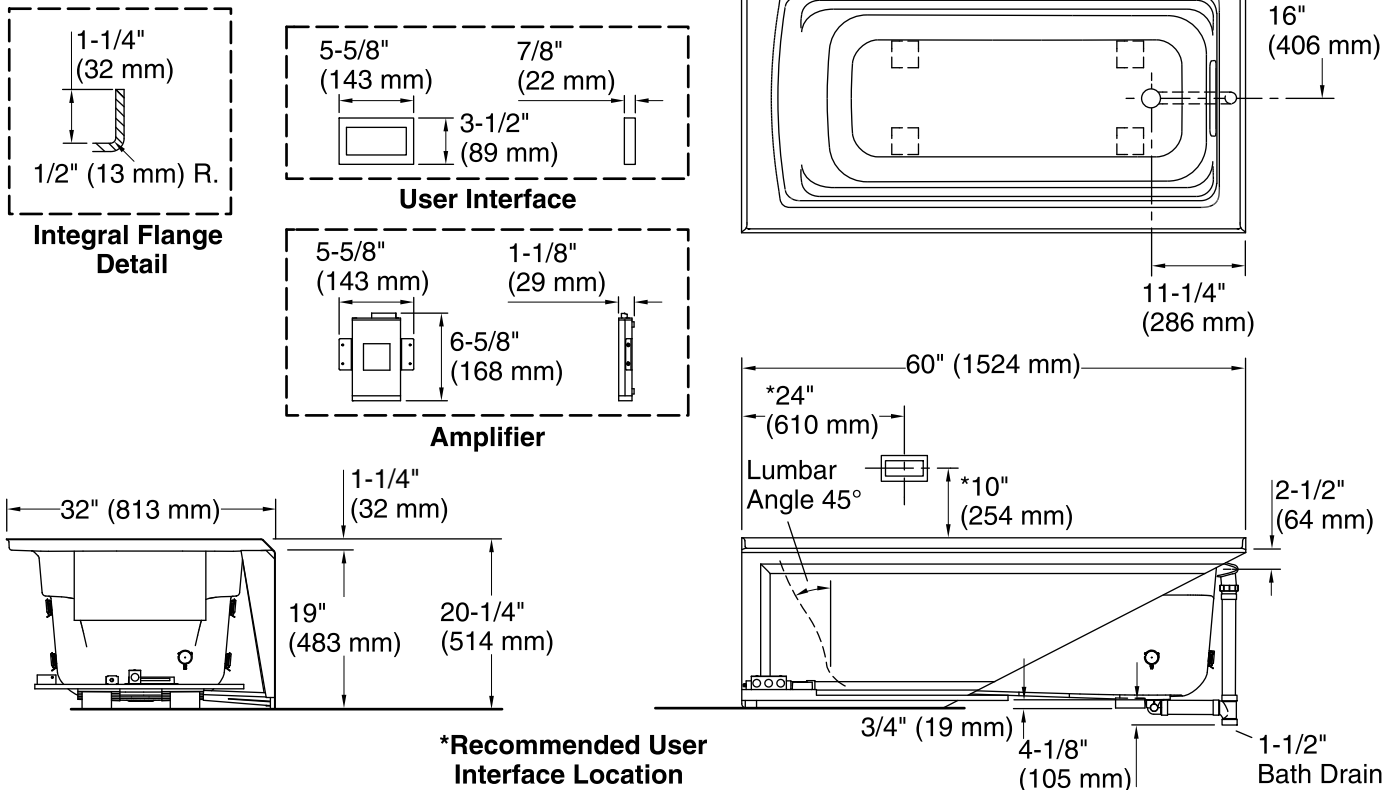

No change in measurements if connected with drain illustrated. (K-7272)

Required Electrical Service

One circuit required, protected with Class A Ground-Fault Circuit-Interrupter (GFCI) or Residual Current Device (RCD).

Amplifier, Heated   120 V, 15 A, 50/60 Hz
Surface:

Technical Information

All product dimensions are nominal.

Installation:	3-Wall Alcove
Drain location:	Right
Basin area, bottom:	45-1/8" x 19-11/16" (1146 mm x 500 mm)
Basin area, top:	52-3/4" x 25-5/16" (1340 mm x 643 mm)
Weight:	91 lbs (41.3 kg)
Minimum floor load:	45 lbs/ft² (219.7 kg/m²)
Water depth:	15" (381 mm)
Water capacity:	58 gal (219.6 L)
Electrical component rating:	Amplifier: 120 V, 1.1 A, 50/60 Hz Heated Surface: 120 V, 0.5 A, 50/60 Hz, 65 W
Amplifier channels:	2 at 15 W per channel 2 at 30 W per channel
Minimum flat for door:	2-3/16" (56 mm)

Notes

Measure your actual product for rough-in details.

Install this product according to the installation instructions.

The hot water supply should be 70% of the capacity of the bath or greater. Installations will vary.

Provide one grounded electrical outlet within 24" (610 mm) of each component.

Control amplifier fits 16" (406 mm) center studs.

ADA compliant when installed to the specific requirements of these regulations.