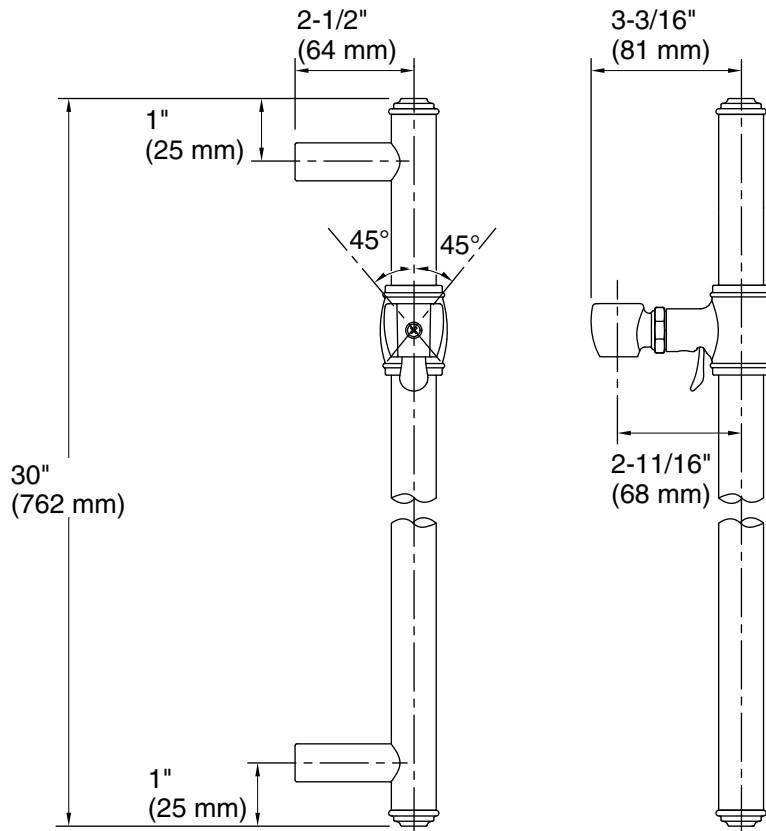

Technical Information

All product dimensions are nominal.

Notes

Install this product according to the installation guide.

ADA, OBC, CSA B651 compliant when installed to the specific requirements of these regulations.