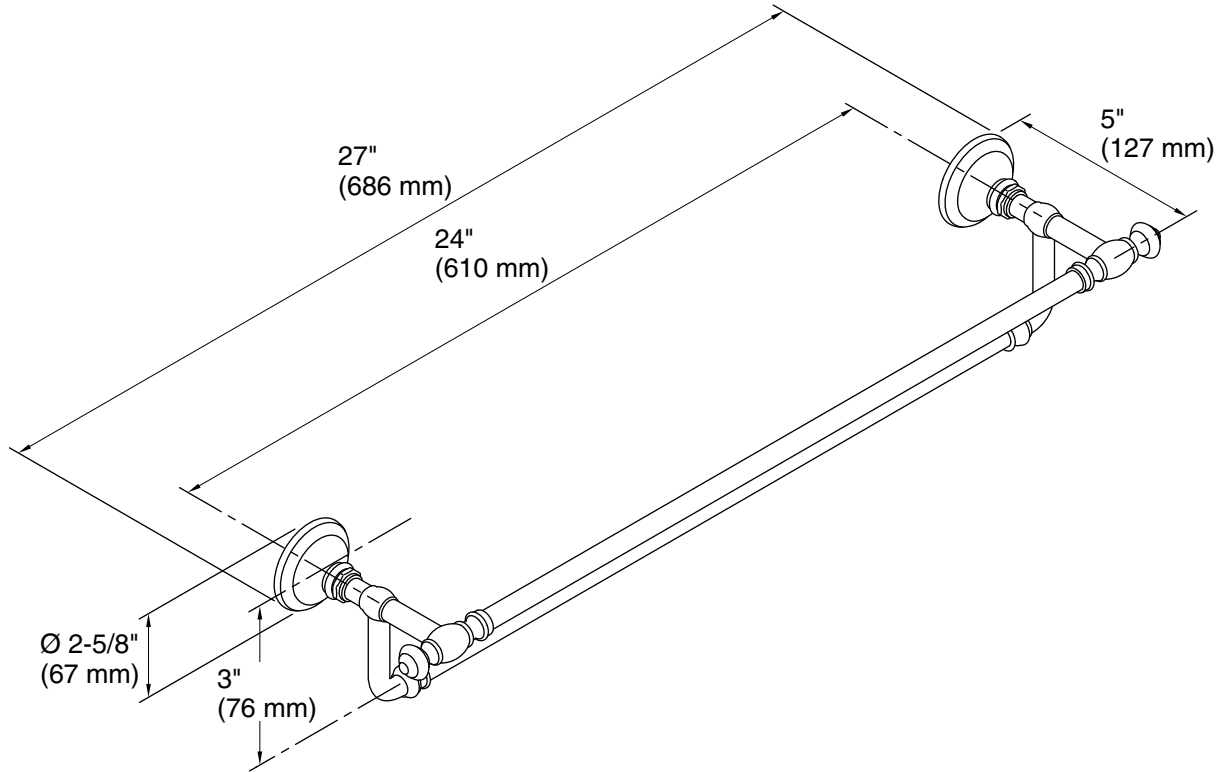

Technical Information

All product dimensions are nominal.

Installation Type: Wall-mount

Material: Metal

Notes

Install this product according to the installation guide.

CAUTION: Risk of personal injury. Do not install these products in any area where they are likely to be used inadvertently as a grab bar or support bar. These products are not designed or intended for use as a grab bar or support bar.