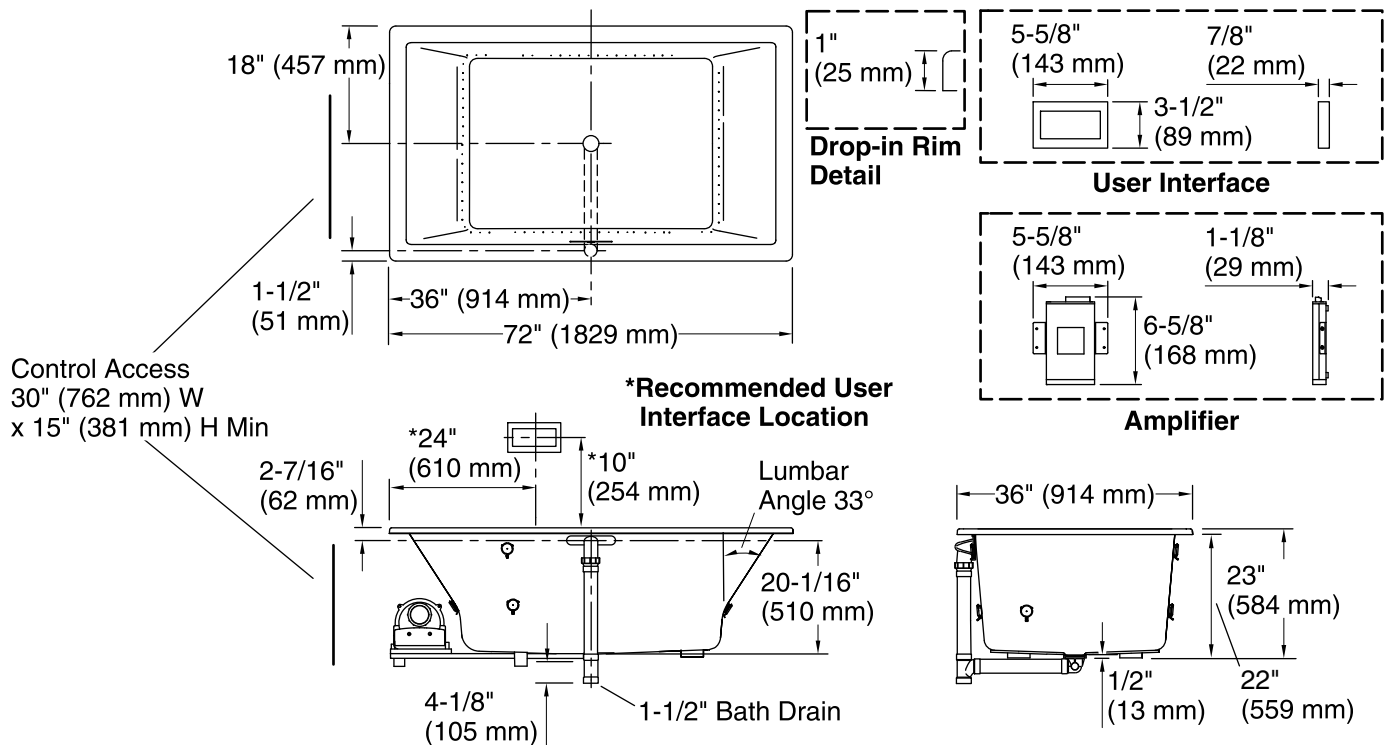

No change in measurements if connected with required drain illustrated. (K-7272)

Required Electrical Service

One dedicated circuit required, protected with Class A Ground-Fault Circuit-Interrupter (GFCI) or Residual Current Device (RCD).

Blower, Amplifier: 120 V, 15 A, 60 Hz

Technical Information

All product dimensions are nominal.

Installation:	Drop-in, Under-mount
Drain location:	Center
Basin area, bottom:	45-3/4" x 25-15/16" (1162 mm x 659 mm)
Basin area, top:	65-3/8" x 29-5/16" (1661 mm x 745 mm)
Weight:	117 lbs (53.1 kg)
Minimum floor load:	58.6 lbs/ft² (286.1 kg/m²)
Water depth:	19-7/16" (494 mm)
Water capacity:	112.9 gal (427.4 L)
Cutout:	Drop-in, 71-1/2" x 35-1/2" (1816 mm x 902 mm)
Electrical component rating:	Blower: 120 V, 10 A, 60 Hz Amplifier: 120 V, 1.2 A, 50/60 Hz
Blower speed:	Variable
Minimum flat for door:	2-3/4" (69 mm)

Notes

Measure your actual product for rough-in details. Install this product according to the installation instructions.

The hot water supply should be 70% of the capacity of the bath or greater. Installations will vary.

Control amplifier fits 16" (406 mm) center studs. 25' (7.6 m) cables are included.

Remote blower installation kit K-1446 is available for relocating the blower. Provide access for servicing the blower.

Kit is required for under-mount installations (sold separately).

Do not relocate or alter the PVC tee or coiled flexible tubing connected to the blower. Follow the blower relocation instructions exactly.