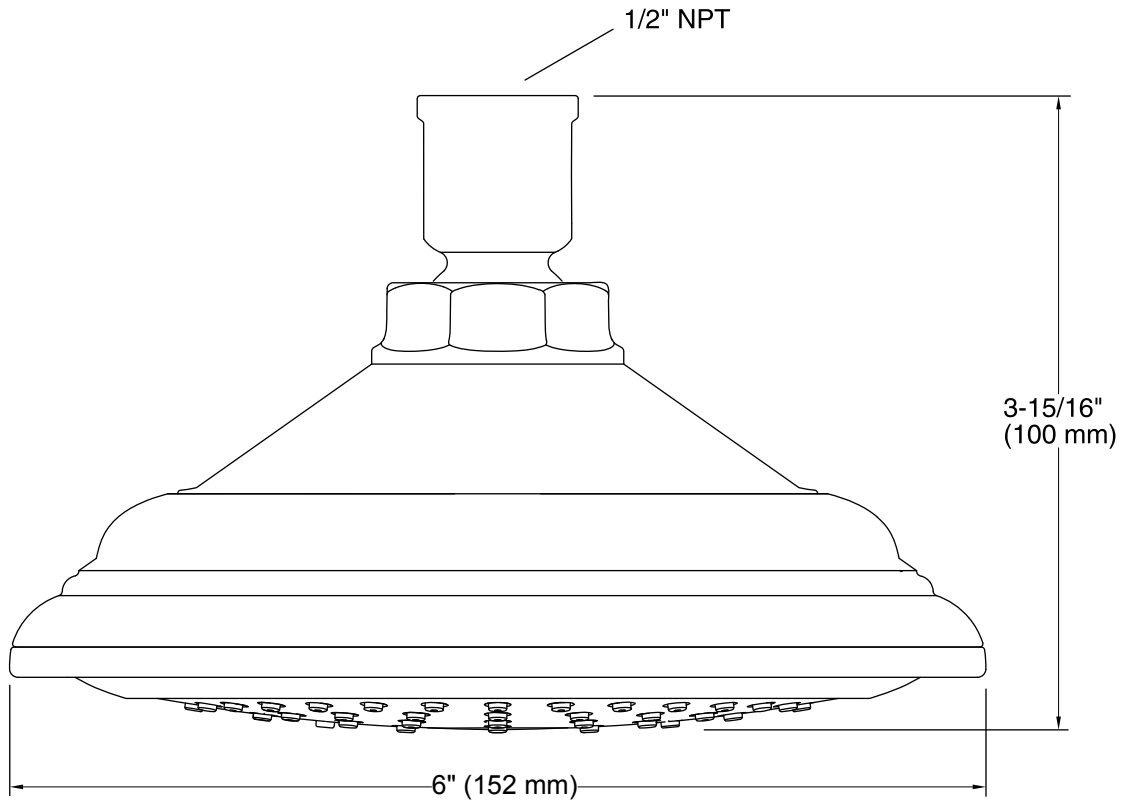

Features

- Katalyst® air-induction technology maximizes the air/water mix for a powerful, even flow.
- Optimized sprayface for maximum performance.
- MasterClean™ sprayface prohibits mineral buildup for easy cleaning.
- 1/2" NPT connection.
- Single-function showerhead with 48 nozzle 5-1/2" (140 mm) diameter sprayface.
- 2.0 gal/min (7.6 l/min) maximum flow rate.
- Showerarm and flange not included.
- Coordinates with other products in the Artifacts collection.

Installation

- Wall-mount

Water Conservation & Rebates

- WaterSense®-labeled 2.0-gpm showerheads use up to 20 percent less water than standard 2.5-gpm showerheads, while still meeting strict performance guidelines.
- This product can help a building earn Water Efficiency points in the LEED® Green Building Rating System.

Technical Information

All product dimensions are nominal.

Showerhead:

Rated maximum flow: 2 gal/min (7.6 l/min)

Notes

Install this product according to the installation guide.