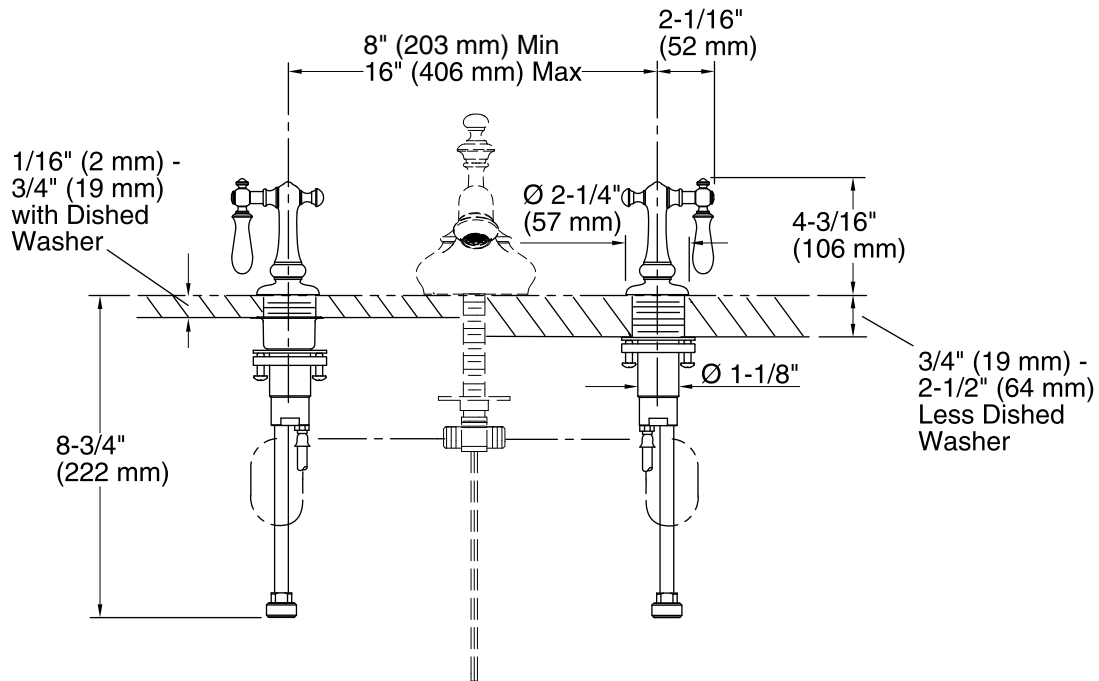

Technical Information

All product dimensions are nominal.

Notes

Install this product according to the installation guide.

ADA compliant when installed to the specific requirements of these regulations.