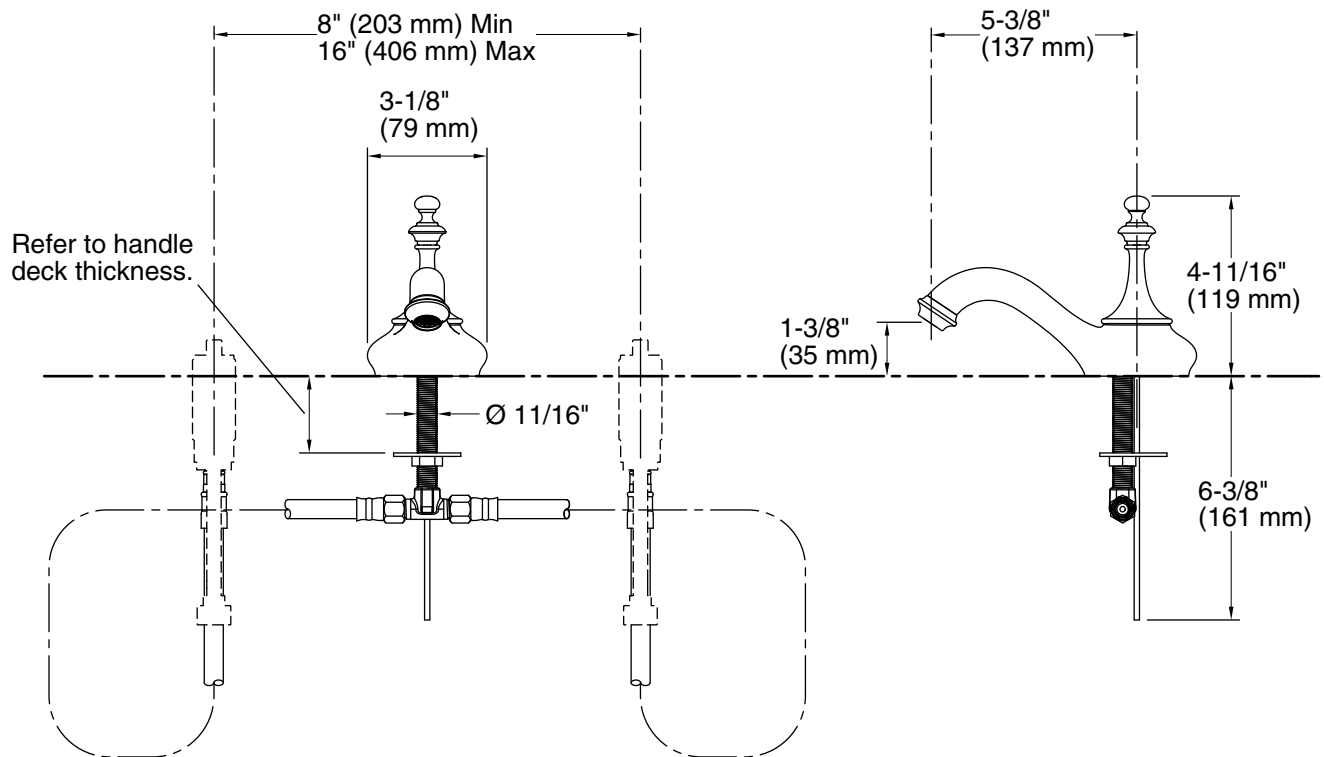

ARTIFACTS™

Installation Notes

Install this product according to the installation guide.

Product Diagram