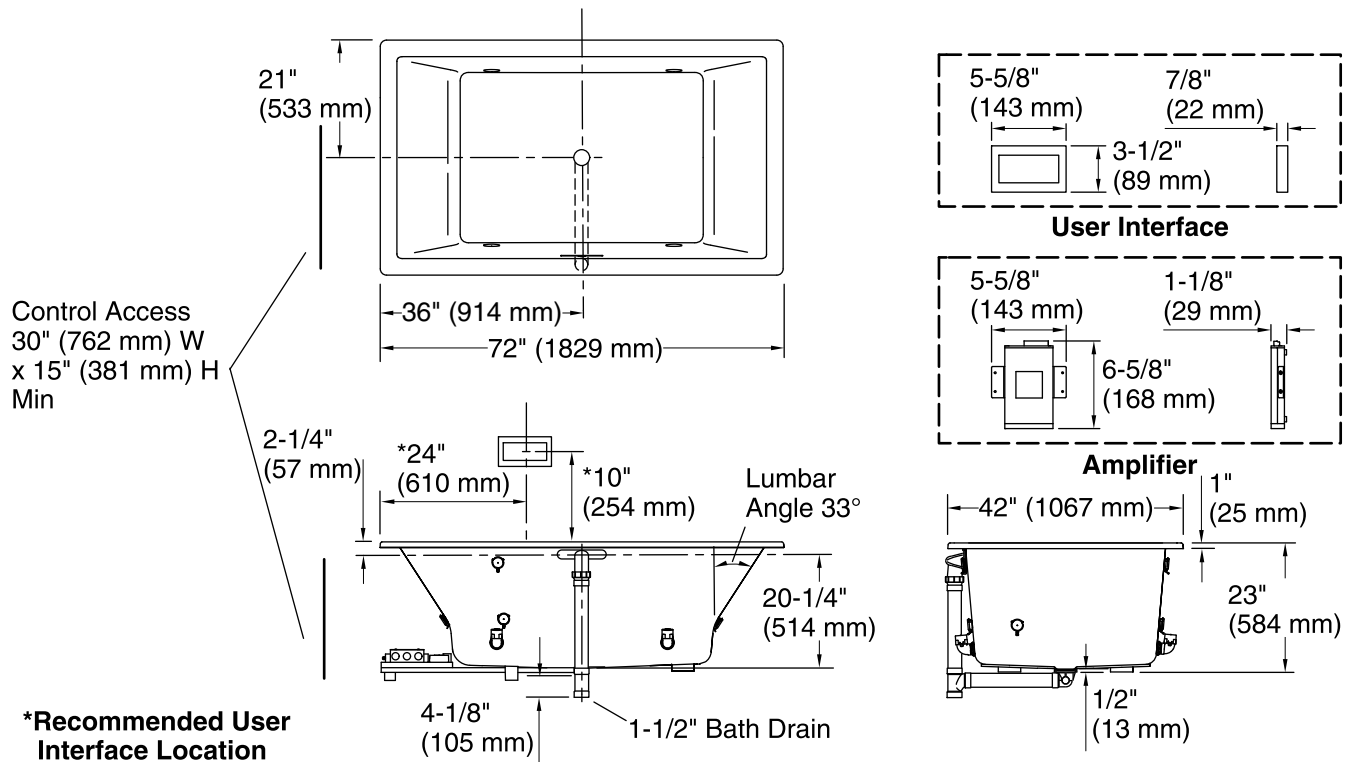

No change in measurements if connected with drain illustrated. (K-7272)

Required Electrical Service

One circuit required, protected with Class A Ground-Fault Circuit-Interrupter (GFCI) or Residual Current Device (RCD).

Amplifier, Heated Surface: 120 V, 15 A, 50/60 Hz

Technical Information

All product dimensions are nominal.

Installation:	Drop-in, Under-mount
Drain location:	Center
Basin area, bottom:	45-3/4" x 32" (1162 mm x 813 mm)
Basin area, top:	66" x 36" (1676 mm x 914 mm)
Weight:	95 lbs (43.1 kg)
Minimum floor load:	61 lbs/ft² (297.8 kg/m²)
Water depth:	19" (483 mm)
Water capacity:	139 gal (526.2 L)
Cutout:	Drop-in, 70-1/2" x 40-1/2" (1791 mm x 1029 mm)
Electrical component rating:	Amplifier: 120 V, 1.1 A, 50/60 Hz Heated Surface: 120 V, 0.5 A, 50/60 Hz, 65 W

Notes

Measure your actual product for rough-in details.

Install this product according to the installation instructions.

Control amplifier fits 16" (406 mm) center studs. 25' (7.6 m) cables are included.