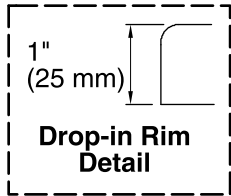

No change in measurements if connected with drain illustrated. (K-7272)

Required Electrical Service

One dedicated circuit required, protected with Class A Ground-Fault Circuit-Interrupter (GFCI) or Residual Current Device (RCD).

Blower, Heated 240 V, 15 A, 50/60 Hz
Surface:

Technical Information

All product dimensions are nominal.

Installation:	Drop-in, Under-mount
Drain location:	End
Basin area, bottom:	42" x 23-1/2" (1067 mm x 597 mm)
Basin area, top:	55-1/8" x 27-1/8" (1400 mm x 689 mm)
Weight:	106 lbs (48.1 kg)
Minimum floor load:	55 lbs/ft² (268.5 kg/m²)
Water depth:	17-1/8" (435 mm)
Water capacity:	81 gal (306.6 L)
Cutout:	Drop-in, 59-1/2" x 31-1/2" (1511 mm x 800 mm)
Electrical component rating:	Blower: 240 V, 5 A, 50/60 Hz, 300 W Heated Surface: 240 V, 0.5 A, 50/60 Hz, 65 W

Notes

Measure your actual product for rough-in details.

Install this product according to the installation instructions.

The hot water supply should be 70% of the capacity of the bath or greater. Installations will vary.

If relocating the blower motor, do not relocate or alter the PVC tee or coiled flexible tubing connected to the blower. Follow the blower relocation instructions exactly. Provide access for servicing the blower.