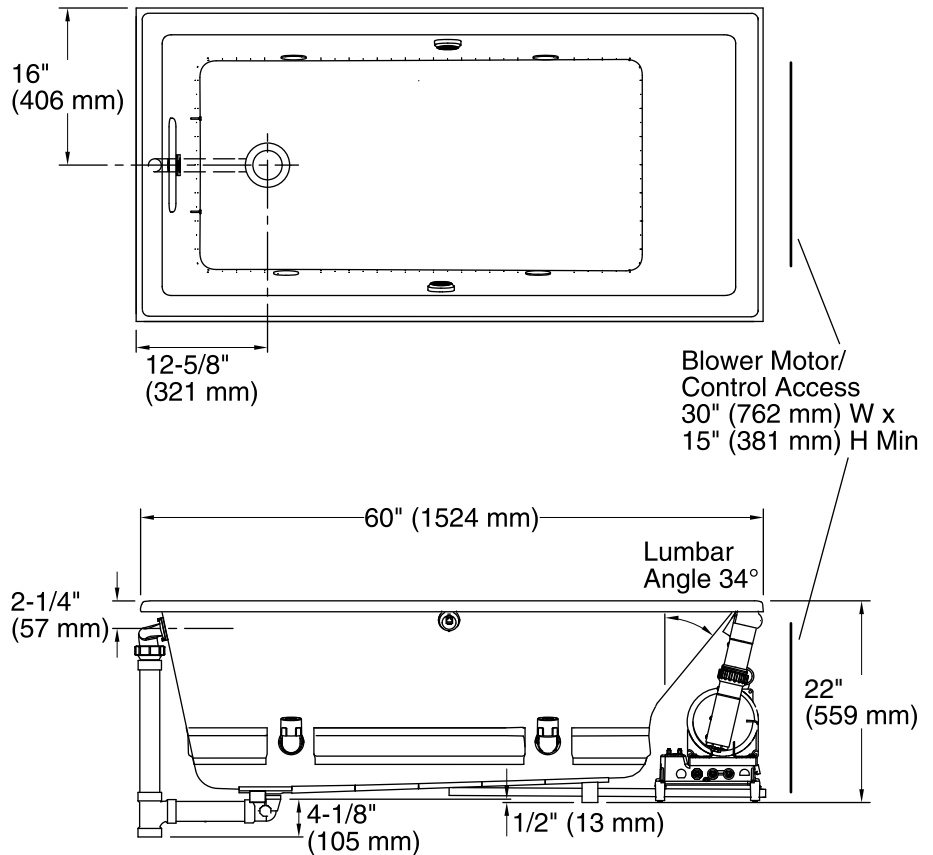

No change in measurements if connected with drain illustrated. (K-7272)

Required Electrical Service

One dedicated circuit required, protected with Class A Ground-Fault Circuit-Interrupter (GFCI) or Residual Current Device (RCD).

Blower, Heated 240 V, 15 A, 50/60 Hz
Surface:

Technical Information

All product dimensions are nominal.

Installation:	Drop-in, Under-mount
Drain location:	End
Basin area, bottom:	42" x 23-1/2" (1067 mm x 597 mm)
Basin area, top:	55-1/8" x 27-1/8" (1400 mm x 689 mm)
Weight:	106 lbs (48.1 kg)
Minimum floor load:	55 lbs/ft² (268.5 kg/m²)
Water depth:	17-1/8" (435 mm)
Water capacity:	81 gal (306.6 L)
Cutout:	Drop-in, 59-1/2" x 31-1/2" (1511 mm x 800 mm)
Electrical component rating:	Blower: 240 V, 5 A, 50/60 Hz, 300 W Heated Surface: 240 V, 0.5 A, 50/60 Hz, 65 W

Notes

Measure your actual product for rough-in details.

Install this product according to the installation instructions.

The hot water supply should be 70% of the capacity of the bath or greater. Installations will vary.

If relocating the blower motor, do not relocate or alter the PVC tee or coiled flexible tubing connected to the blower. Follow the blower relocation instructions exactly. Provide access for servicing the blower.