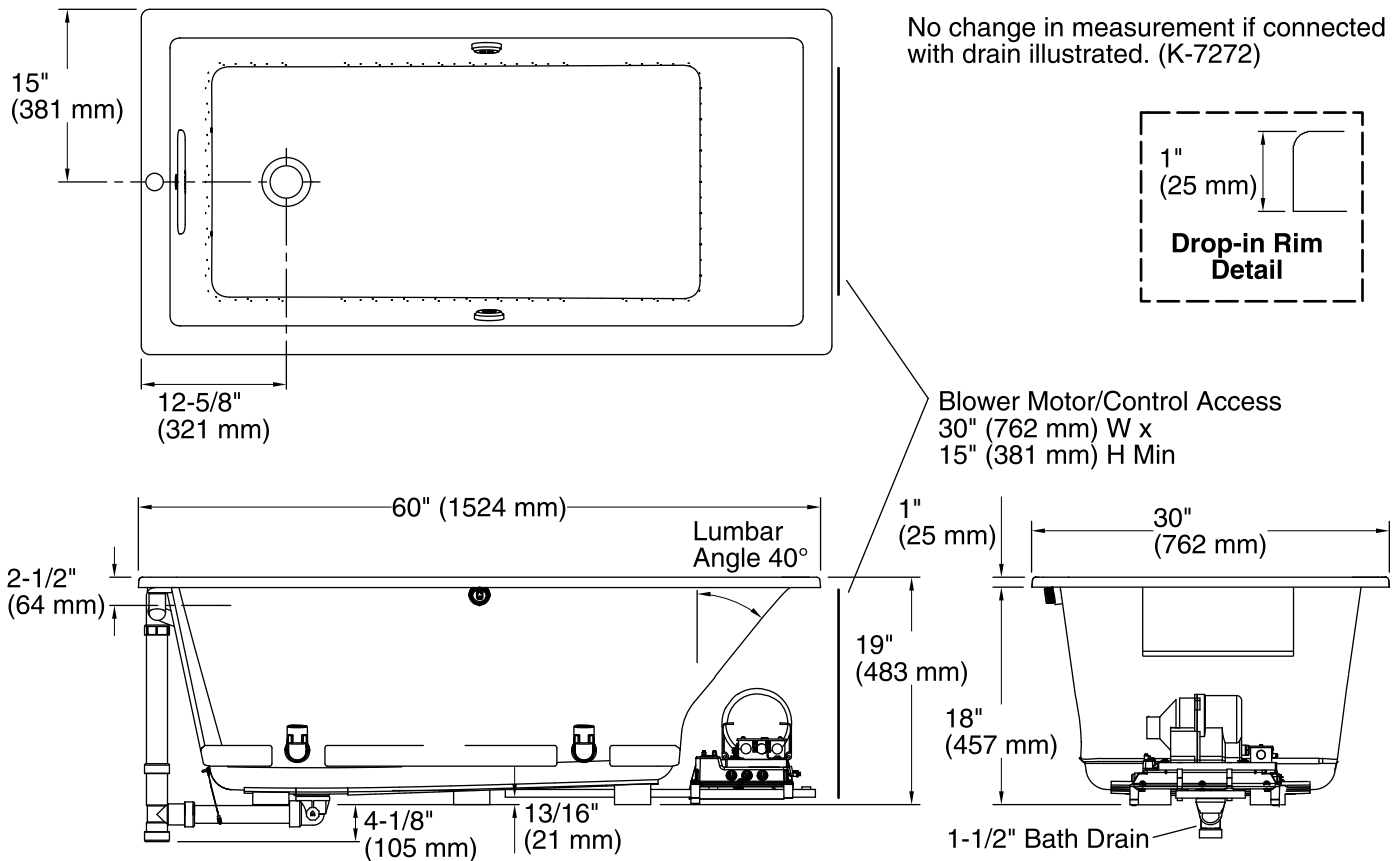

No change in measurement if connected with drain illustrated. (K-7272)

Required Electrical Service

One dedicated circuit required, protected with Class A Ground-Fault Circuit-Interrupter (GFCI) or Residual Current Device (RCD).

Blower, Heated Surface: 240 V, 15 A, 50/60 Hz

Technical Information

All product dimensions are nominal.

Installation:	Drop-in, Under-mount
Drain location:	End
Basin area, bottom:	42-3/8" x 20" (1076 mm x 508 mm)
Basin area, top:	54-3/8" x 24-5/16" (1381 mm x 618 mm)
Weight:	102 lbs (46.3 kg)
Minimum floor load:	50 lbs/ft² (244.1 kg/m²)
Water depth:	15-1/16" (383 mm)
Water capacity:	59.8 gal (226.4 L)
Cutout:	Drop-in, 59-1/2" x 28-1/2" (1511 mm x 724 mm)
Electrical component rating:	Blower: 240 V, 5 A, 50/60 Hz, 300 W Heated Surface: 240 V, 0.5 A, 50/60 Hz, 65 W

Notes

Measure your actual product for rough-in details.

Install this product according to the installation instructions.

The hot water supply should be 70% of the capacity of the bath or greater. Installations will vary.

If relocating the blower motor, do not relocate or alter the PVC tee or coiled flexible tubing connected to the blower. Follow the blower relocation instructions exactly. Provide access for servicing the blower.

ADA compliant when installed to the specific requirements of these regulations.