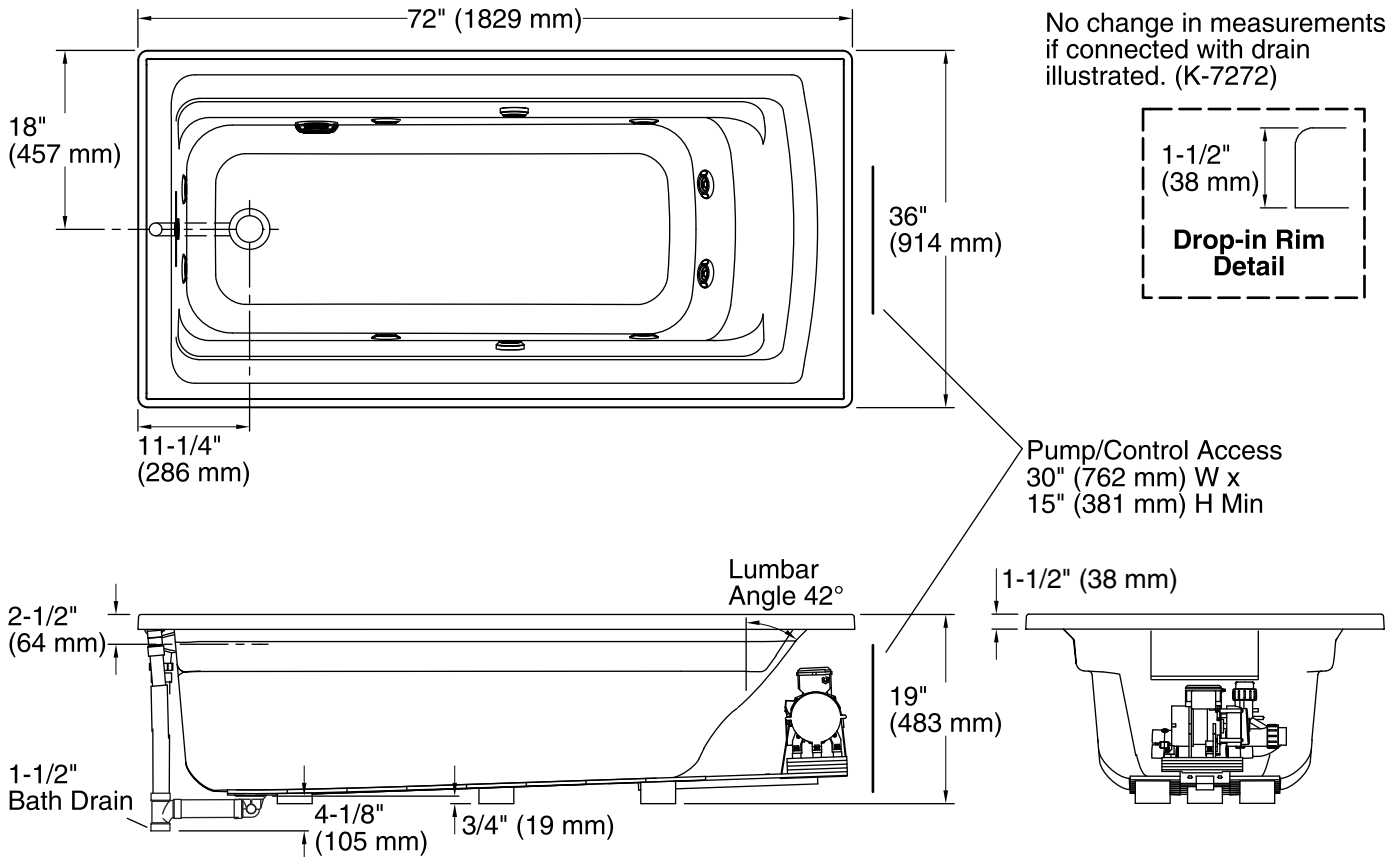

No change in measurements if connected with drain illustrated. (K-7272)

Pump/Control Access
30" (762 mm) W x
15" (381 mm) H Min

Required Electrical Service

One dedicated circuit required, protected with Class A Ground-Fault Circuit-Interrupter (GFCI) or Residual Current Device (RCD).

Pump, Heated 120 V, 15 A
Surface:

Technical Information

All product dimensions are nominal.

Installation:	Drop-in
Drain location:	End
Basin area, bottom:	51-3/8" x 21" (1305 mm x 533 mm)
Basin area, top:	64-1/2" x 30-1/2" (1638 mm x 775 mm)
Weight:	116 lbs (52.6 kg)
Minimum floor load:	41 lbs/ft ² (200.2 kg/m ²)
Water depth:	15" (381 mm)
Water capacity:	72 gal (272.5 L)
Cutout:	Drop-in, 70-1/2" x 34-1/2" (1791 mm x 876 mm)
Electrical component rating:	Pump: 120 V, 7 A, 60 Hz Heated Surface: 120 V, 0.5 A, 60 Hz
Pump speed:	Single

Notes

Measure your actual product for rough-in details.

Install this product according to the installation instructions.

The hot water supply should be 70% of the capacity of the bath or greater. Installations will vary.