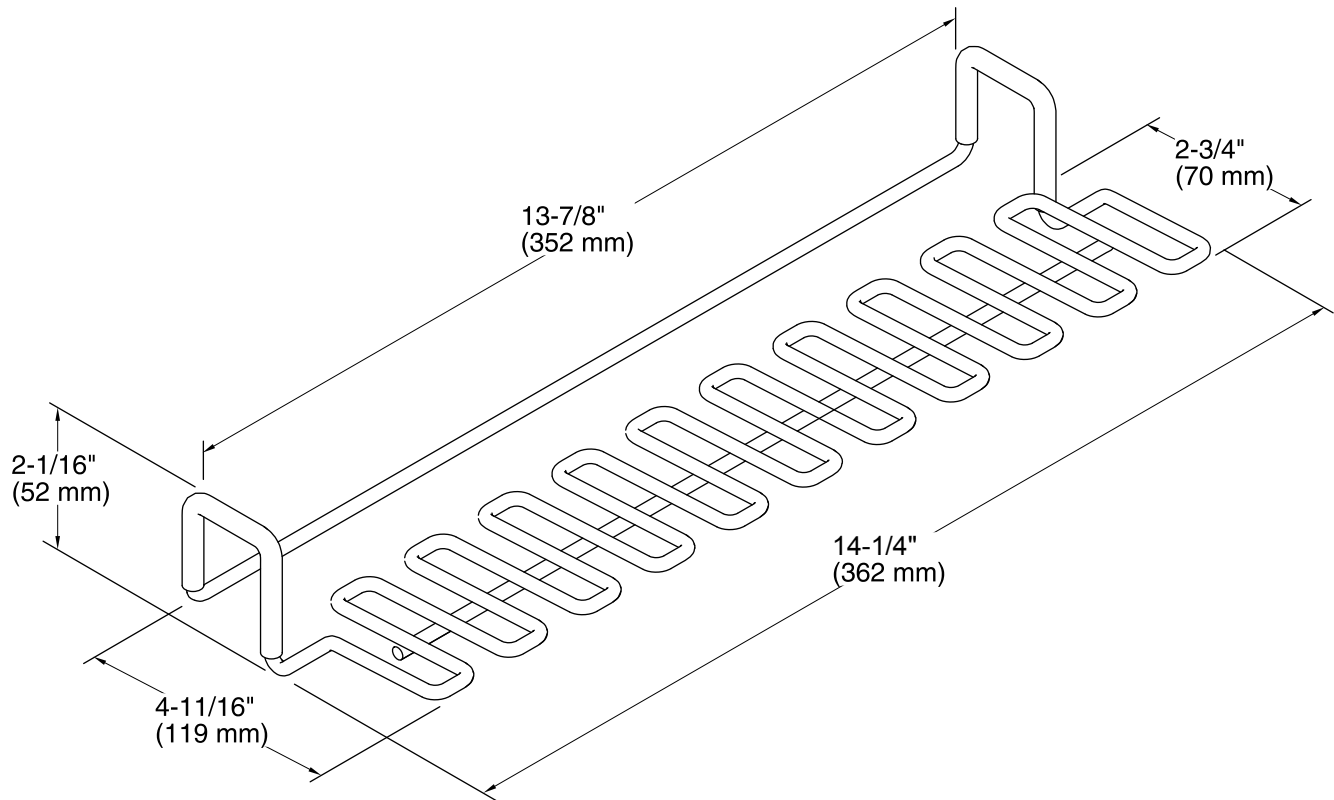

Color	Code	Description
	ST	Stainless Steel

Technical Information

All product dimensions are nominal.