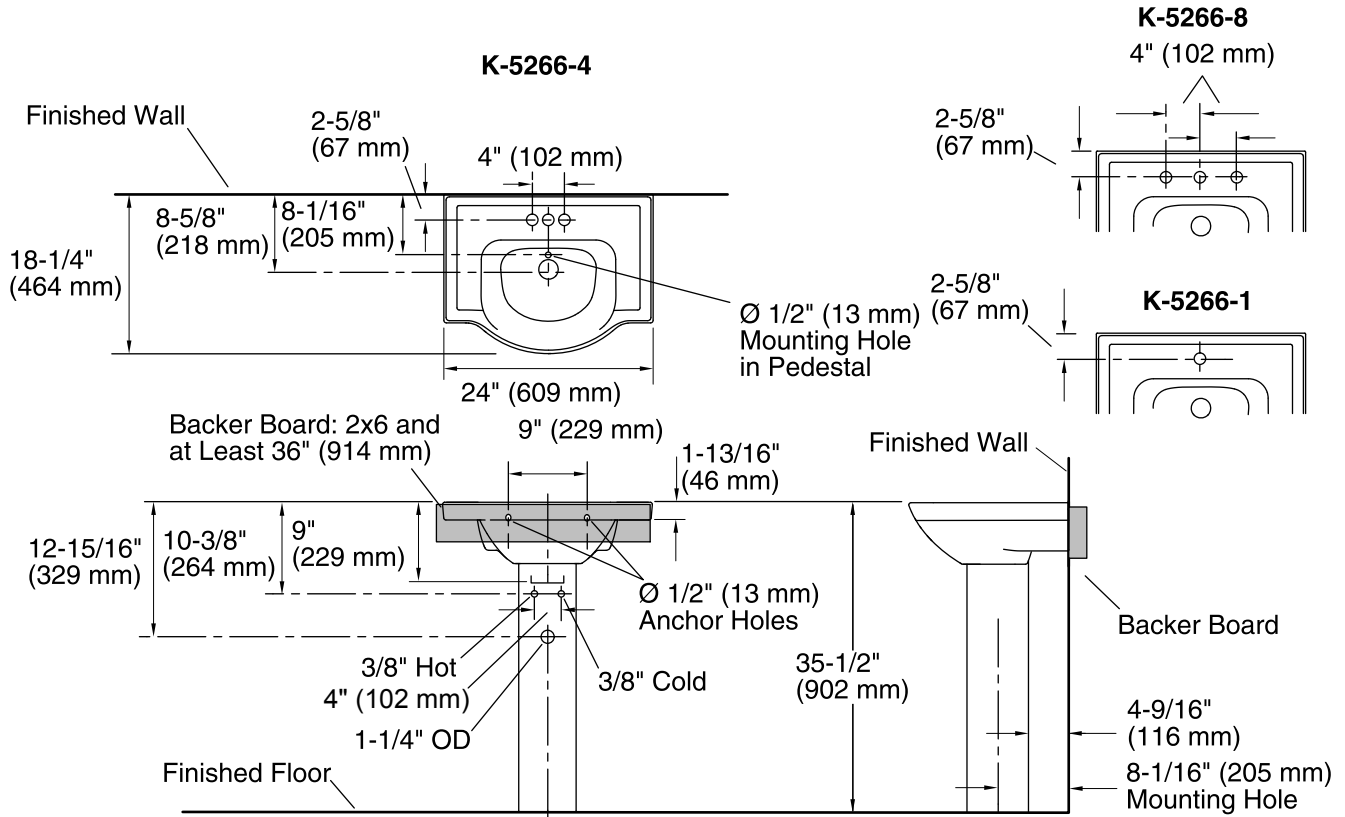

Features

- Ample side deck space for toiletries.
- 8-inch center faucet holes.
- Combination consists of the K-5248-8 basin and the K-5246 pedestal.

Material

- Vitreous china.

Installation

- Pedestal

Recommended Accessories

K-7605-P Angle Supply with Stop (pair)
K-8998 P-Trap

Optional Accessories

1041816 Hardware kit, Hollow Wall

Components

Product includes:

K-5246 Bathroom Pedestal
K-5248-8 24" Widespread Sink Basin
Additional included component/s: Bathroom Sink, 8" (203 mm)
Centers, Pedestal, Accessory Pack, and Rubber Pads.

Technical Information

All product dimensions are nominal.

Installation:	Pedestal
Bowl area:	Length: 14-7/8" (378 mm) Width: 12-5/8" (321 mm) Water depth: 4" (102 mm)
Number of deck holes:	3
Faucet hole(s):	1-3/8" (35 mm)
Drain hole:	1-3/4" (44 mm)