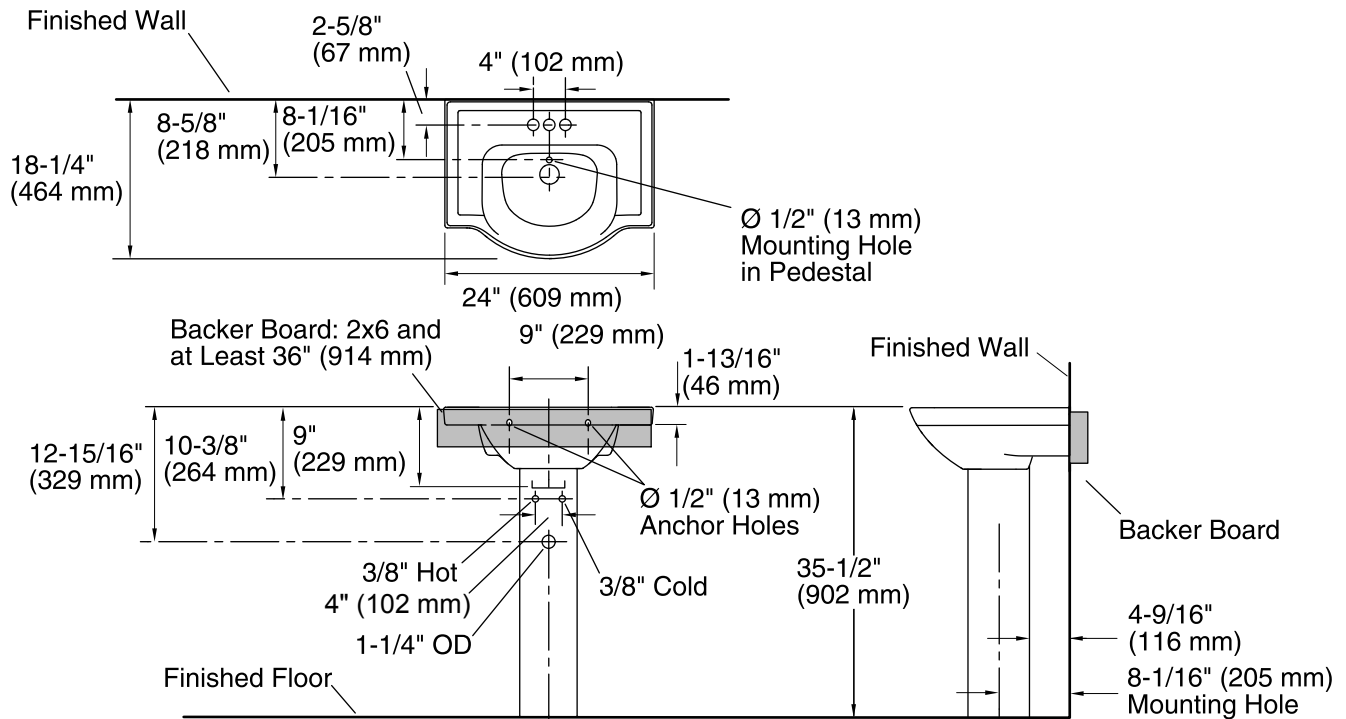

### Features

- 4-inch centers.
- With overflow.
- 24" (610 mm) x 18-1/4" (464 mm) x 35-1/2" (902 mm)

### Components

Product includes:

K-5246 Bathroom Pedestal  
K-5248-4 24" Centerset Sink Basin  
Additional included component/s: Bathroom Sink, 4" (102 mm)  
Centers, Pedestal, Accessory Pack, and Rubber Pads.

## Technical Information

All product dimensions are nominal.

Installation:	Pedestal
Bowl area	Length: 14-7/8" (378 mm) Width: 12-5/8" (321 mm) Water depth: 4" (102 mm)
Number of deck holes:	3
Faucet hole(s):	1-1/4" (32 mm)
Drain hole:	1-3/4" (44 mm)