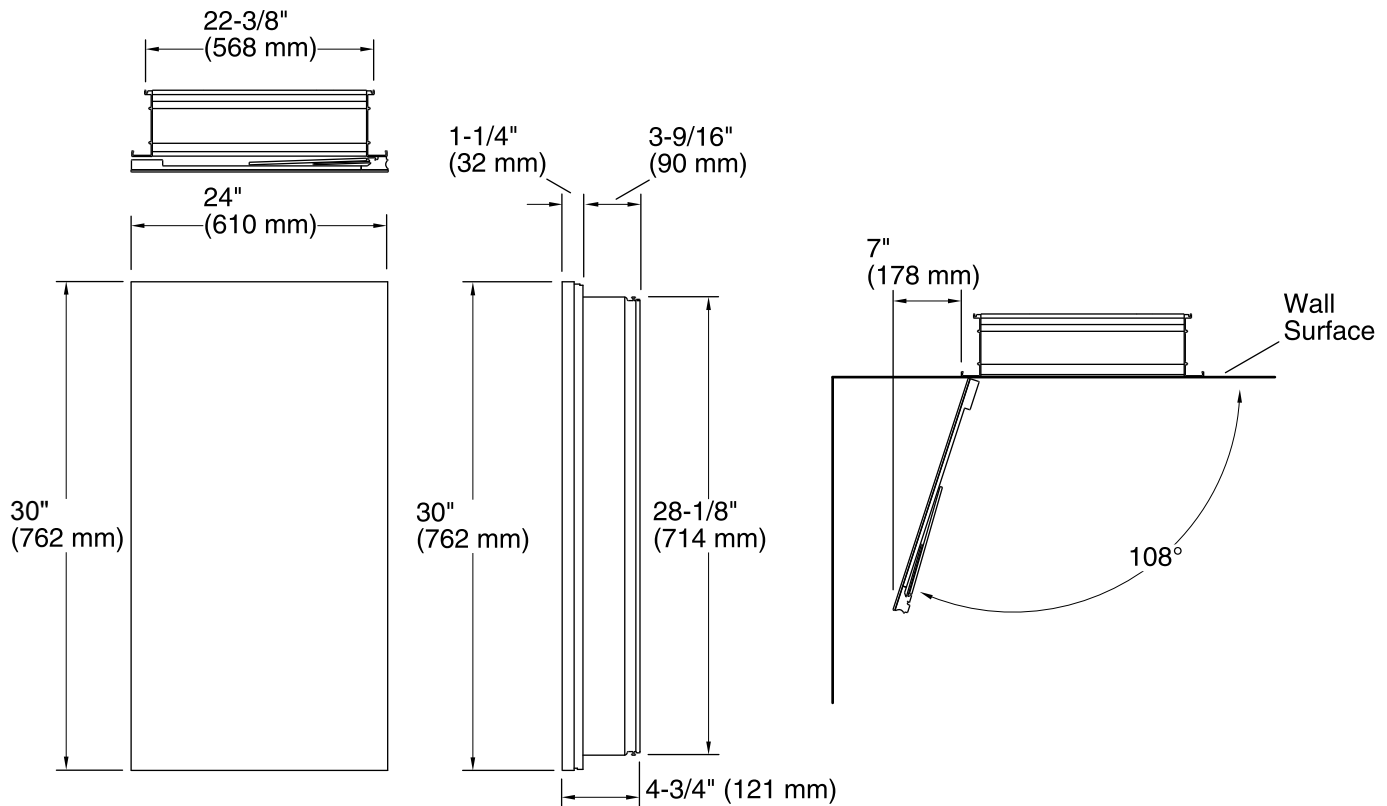

## Features

- Vertically adjustable 3x magnifying mirror on inside of door.
- Three adjustable tempered glass shelves.
- Full-overlay mirrored door.
- Mirrored interior.
- Slow-close door prevents slamming.
- Two-way adjustable hinges with 108-degree opening capability for easy cabinet access.
- Can be installed with left- or right-hand swing.
- Includes mounting hardware for surface or recessed installation.
- Requires K-99012 side mirror kit (sold separately) for surface mount installation.

## Technical Information

All product dimensions are nominal.

This cabinet is designed for either right or left door swing. Check for obstructions.

Cutout for recess-mount installations: 22-1/2" (572 mm) width x 28-1/4" (718 mm) height x 3-11/16" (94 mm) depth.