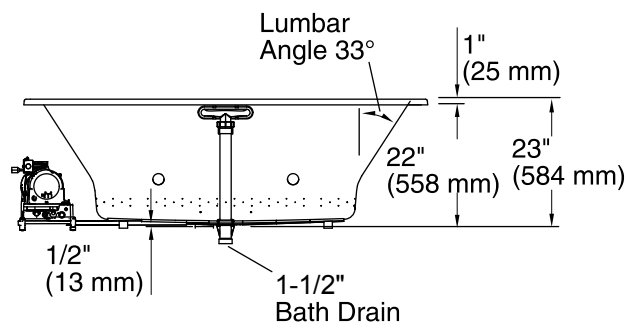

3-7-2017 05:09

THE BOLD LOOK  
OF **KOHLER**®

No change in measurements if connected with drain illustrated. (K-7272)

**Drop-in Rim Detail**

Blower Motor/  
Control Access  
30" (762 mm) W x  
15" (381 mm) H Min

### Technical Information

All product dimensions are nominal.

Installation: Drop-in, Under-mount  
 Drain location: Center  
 Basin area, bottom: 45-3/4" x 32" (1162 mm x 813 mm)  
 Basin area, top: 66" x 36" (1676 mm x 914 mm)  
 Weight: 203 lbs (92.1 kg)  
 Minimum floor load: 64.1 lbs/ft<sup>2</sup> (313 kg/m<sup>2</sup>)  
 Water depth: 19" (483 mm)  
 Water capacity: 139 gal (526.2 L)  
 Cutout: Drop-in, 71-1/2" x 41-1/2" (1816 mm x 1054 mm)  
 Electrical component rating: Blower: 220-240 V, 3 A, 50/60 Hz, 300 W  
 Pump: 220-240 V, 11 A, 50/60 Hz  
 50/60 Hz  
 Minimum flat for door: 2-1/2" (64 mm)