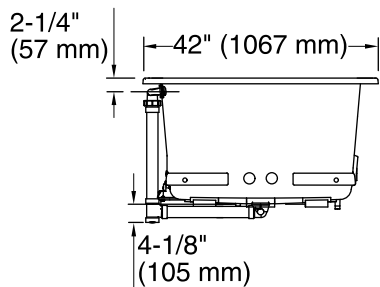

3-7-2017 05:09

THE BOLD LOOK  
OF **KOHLER**®

No change in measurements if connected with drain illustrated. (K-7272)

**Drop-in Rim Detail**

Blower Motor/  
Control Access  
30" (762 mm) W x  
15" (381 mm) H Min

### Technical Information

All product dimensions are nominal.

Installation: Drop-in, Under-mount  
 Drain location: Center  
 Basin area, bottom: 45-3/4" x 32" (1162 mm x 813 mm)  
 Basin area, top: 66" x 36" (1676 mm x 914 mm)  
 Weight: 203 lbs (92.1 kg)  
 Minimum floor load: 64.1 lbs/ft<sup>2</sup> (313 kg/m<sup>2</sup>)  
 Water depth: 19" (483 mm)  
 Water capacity: 139 gal (526.2 L)  
 Cutout: Drop-in, 71-1/2" x 41-1/2" (1816 mm x 1054 mm)  
 Electrical component rating: Blower: 220-240 V, 3 A, 50/60 Hz, 300 W  
 Pump: 220-240 V, 11 A, 50/60 Hz  
 50/60 Hz  
 Minimum flat for door: 2-1/2" (64 mm)