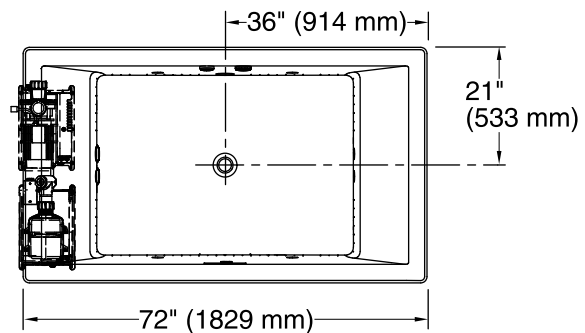

3-7-2017 05:09

THE BOLD LOOK  
OF **KOHLER**®

No change in measurements if connected with drain illustrated. (K-7272)

**Drop-in Rim Detail**

Blower Motor/  
Control Access  
30" (762 mm) W x  
15" (381 mm) H Min

### Technical Information

All product dimensions are nominal.

Installation: Drop-in, Under-mount  
 Drain location: Center  
 Basin area, bottom: 45-3/4" x 32" (1162 mm x 813 mm)  
 Basin area, top: 66" x 36" (1676 mm x 914 mm)  
 Weight: 203 lbs (92.1 kg)  
 Minimum floor load: 64.1 lbs/ft<sup>2</sup> (313 kg/m<sup>2</sup>)  
 Water depth: 19" (483 mm)  
 Water capacity: 139 gal (526.2 L)  
 Cutout: Drop-in, 71-1/2" x 41-1/2" (1816 mm x 1054 mm)  
 Electrical component rating: Blower: 220-240 V, 3 A, 50/60 Hz, 300 W  
 Pump: 220-240 V, 11 A, 50/60 Hz  
 50/60 Hz  
 Minimum flat for door: 2-1/2" (64 mm)