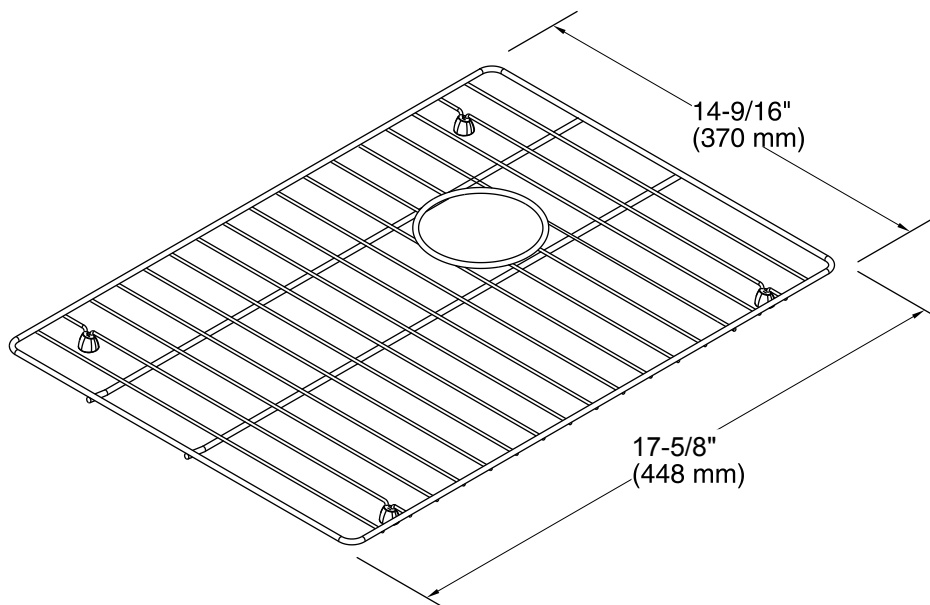

Features

- Fits in the large bowl of the K-6426 and K-6427 Whitehaven kitchen sinks.
- Helps protect sink surface from daily wear.
- Dishwasher safe.
- Rubber feet provide added protection.

Installation

Color	Code	Description
-------	------	-------------

	ST	Stainless Steel
--	----	-----------------

KOHLER®

Whitehaven®
Basin Rack Large
K-5828

Technical Information

All product dimensions are nominal.

USA/Canada: 1-800-4KOHLER (1-800-456-4537)