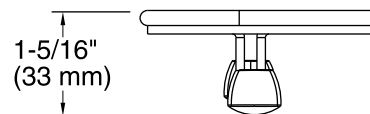

Color	Code	Description
-------	------	-------------

	ST	Stainless Steel
--	----	-----------------

KOHLER®

Whitehaven®
Basin Rack Large
K-5828

Technical Information

All product dimensions are nominal.

USA/Canada: 1-800-4KOHLER (1-800-456-4537)