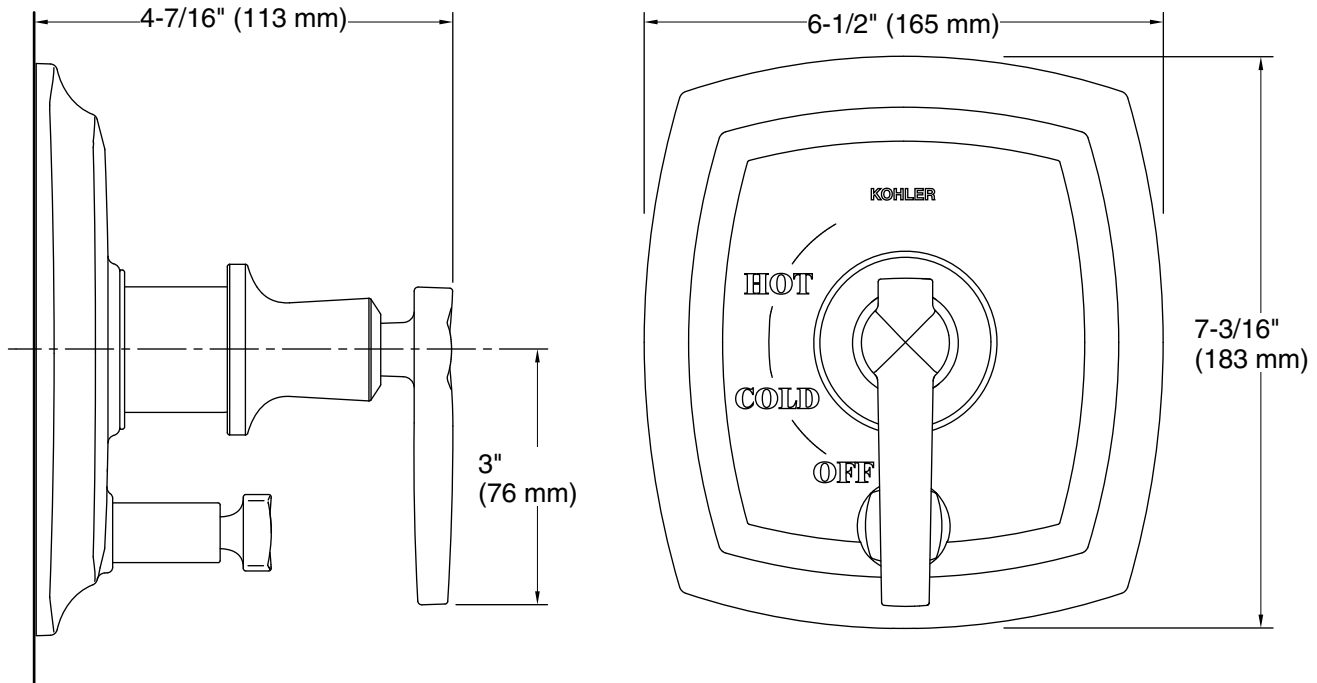

Technical Information

All product dimensions are nominal.

Notes

Install this product according to the installation instructions.

Avoid cross-flow conditions. Do not install shut-off device on either valve outlet.

Install straight pipe or tube drop of 7" (178 mm) to 18" (457 mm) with single elbow between the valve and wall-mount spout.

ADA, OBC, CSA B651 compliant when installed to the specific requirements of these regulations.