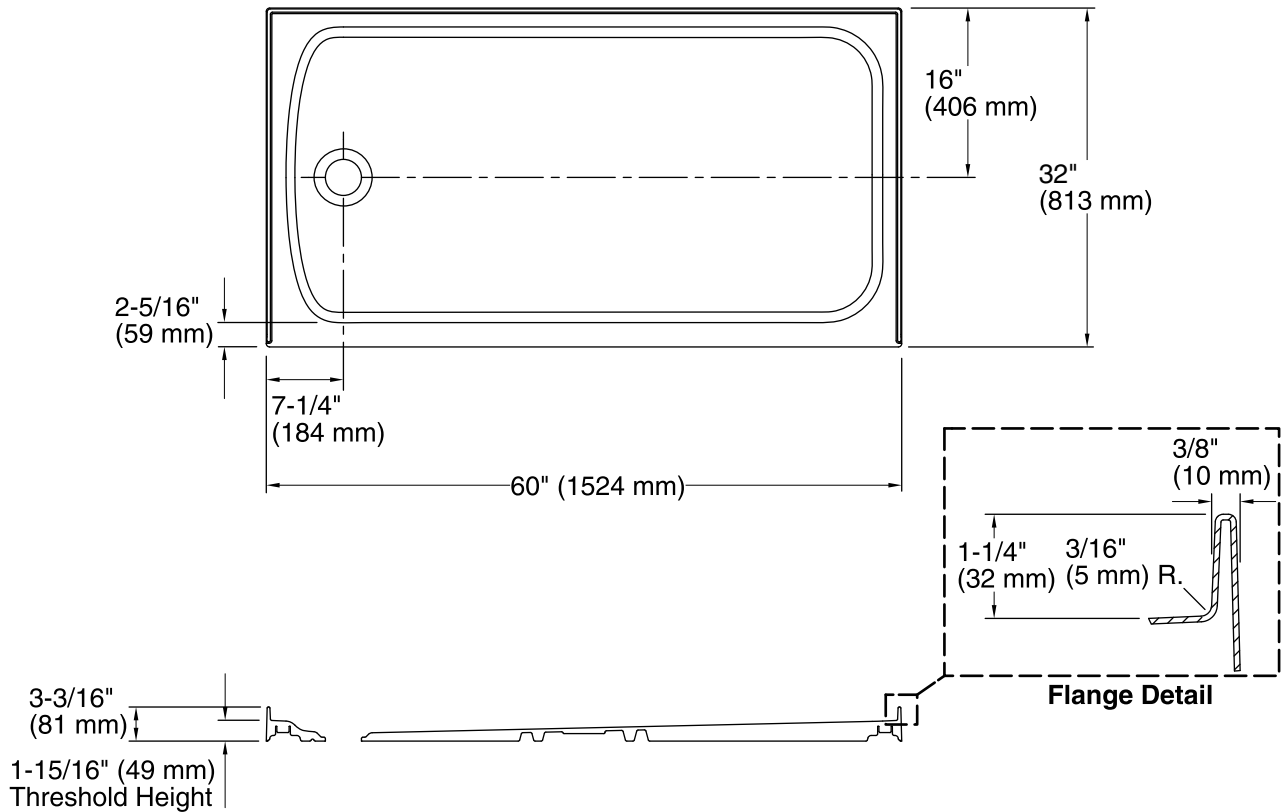

Features

- Integral flange.
- Flange helps prevent water from seeping behind wall and simplifies alcove installation.
- Left drain.
- Low threshold shower base.
- One-piece construction.
- Compliments traditional and contemporary bathroom designs.
- Coordinates with Choreograph™ walls.

Color	Code	Description
-------	------	-------------

	0	White
--	---	-------

Technical Information

All product dimensions are nominal.

Installation:	3-Wall Alcove
Drain location:	Left
Drain hole diameter:	3-3/8" (86 mm)
Weight:	128 lbs (58.1 kg)
Minimum flat for door:	2" (51 mm)
Threshold height:	1-15/16" (49 mm)