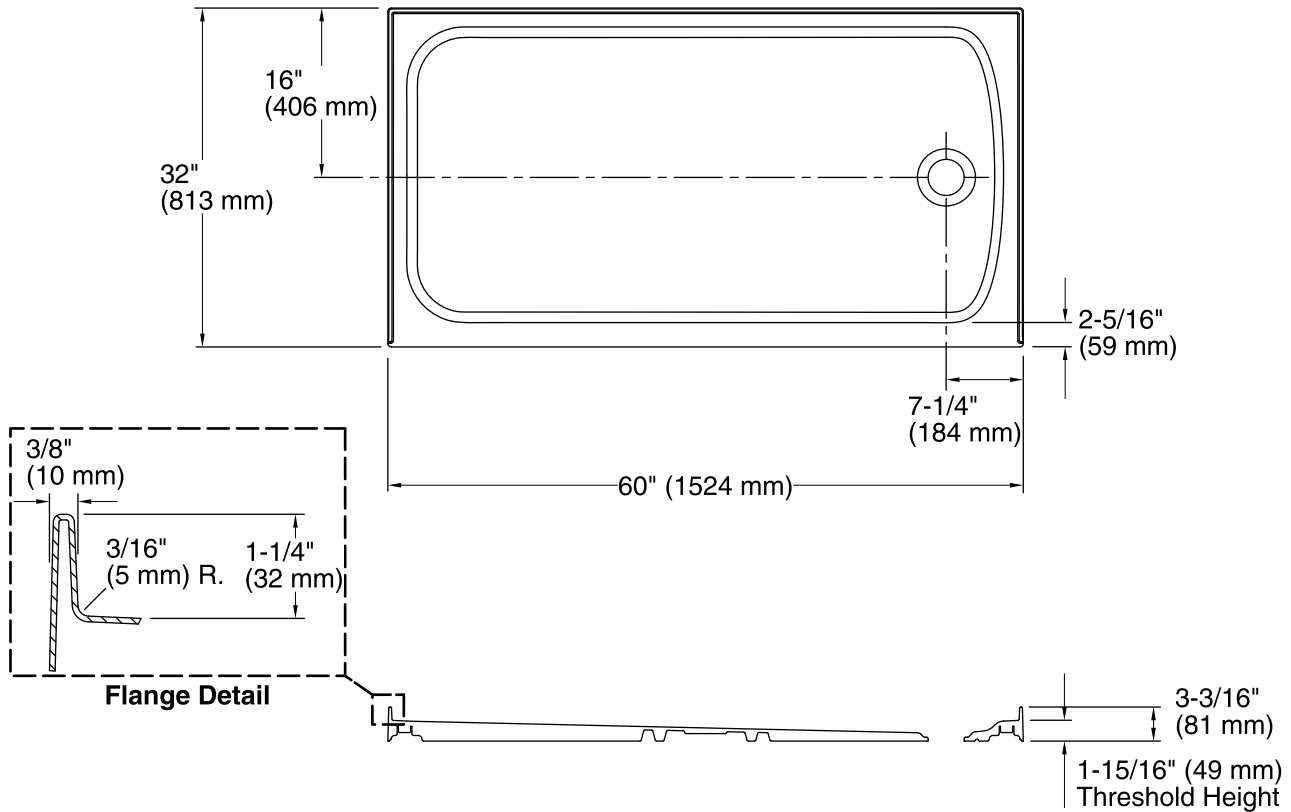

**Ballast®**  
60" x 32" Shower Base  
**K-1936**

**Features**

- Integral flange.
- Flange helps prevent water from seeping behind wall and simplifies alcove installation.
- Right drain.
- Low threshold shower base.
- One-piece construction.
- Compliments traditional and contemporary bathroom designs.
- Coordinates with Choreograph™ walls.

## Technical Information

All product dimensions are nominal.

Installation:	3-Wall Alcove
Drain location:	Right
Drain hole diameter:	3-3/8" (86 mm)
Weight:	128 lbs (58.1 kg)
Minimum flat for door:	2" (51 mm)
Threshold height:	1-15/16" (49 mm)