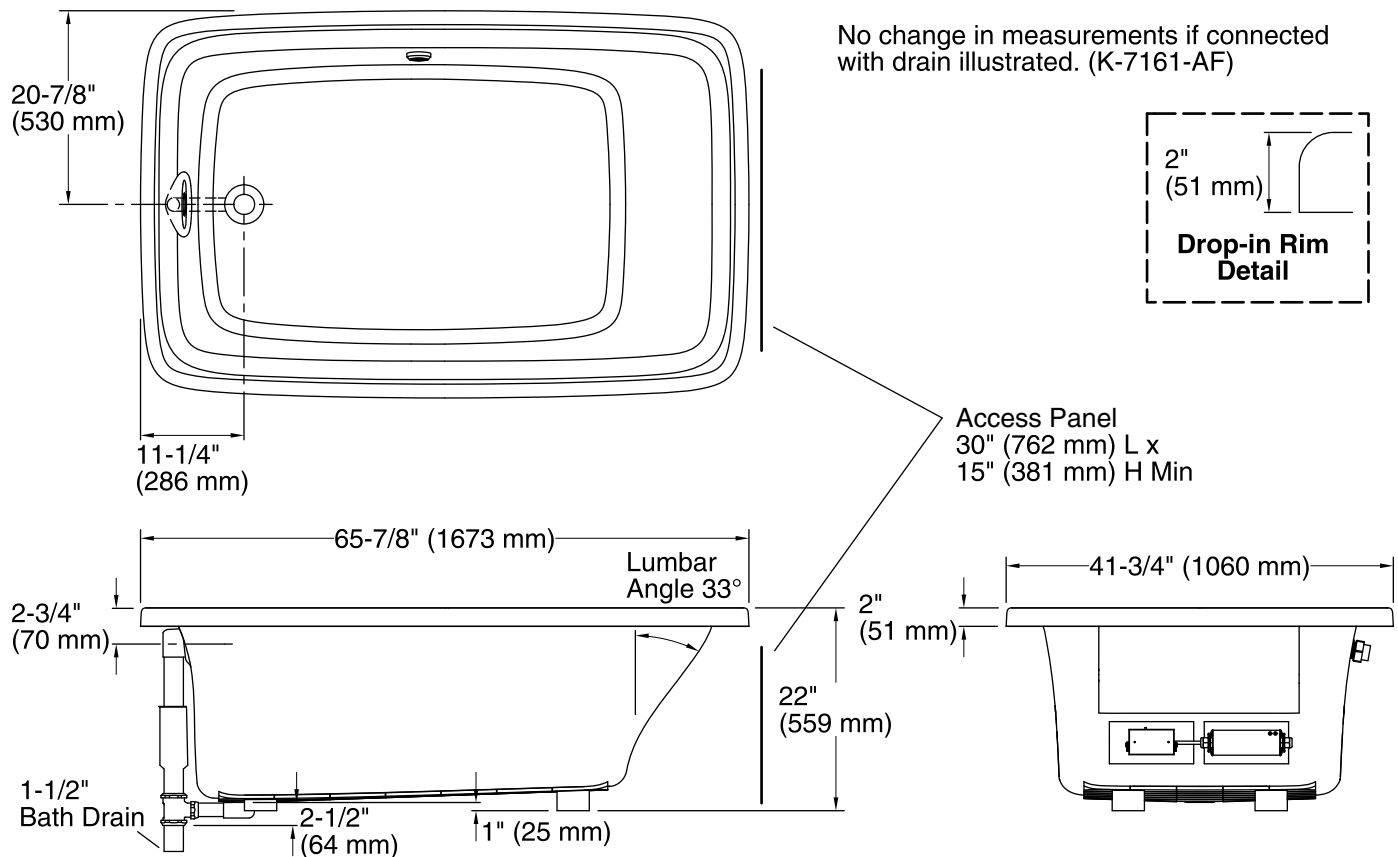

Required Electrical Service

One circuit required, protected with Class A Ground-Fault Circuit-Interrupter (GFCI) or Residual Current Device (RCD).

Heated Surface: 120 V, 15 A, 60 Hz

Technical Information

All product dimensions are nominal.

Installation:	Drop-in
Drain location:	End
Basin area, bottom:	46" x 30" (1168 mm x 762 mm)
Basin area, top:	57" x 34" (1448 mm x 864 mm)
Weight:	80 lbs (36.3 kg)
Minimum floor load:	47 lbs/ft² (229.5 kg/m²)
Water depth:	16" (406 mm)
Water capacity:	95 gal (359.6 L)
Template:	Drop-in, 1043292-7, required, included
Electrical component rating:	Heated Surface: 120 V, 0.5 A, 60 Hz, 65 W

Notes

Measure your actual product for rough-in details.

Install this product according to the installation instructions.

The hot water supply should be 70% of the capacity of the bath or greater. Installations will vary.

Provide one grounded electrical outlet within 24" (610 mm) of each component.