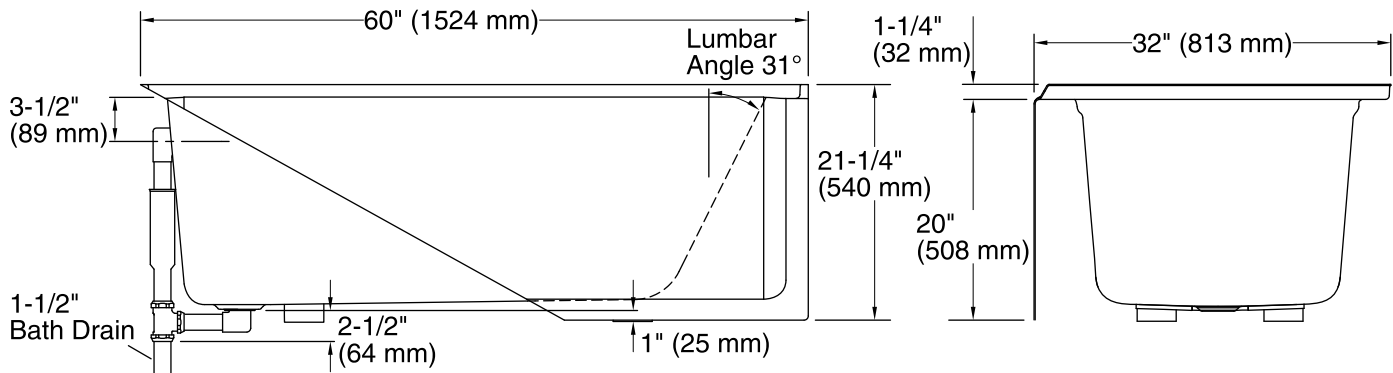

No change in measurements if connected with drain illustrated. (K-11677)

Required Electrical Service

One circuit required, protected with Class A Ground-Fault Circuit-Interrupter (GFCI) or Residual Current Device (RCD).

Heated Surface: 120 V, 15 A, 60 Hz

Technical Information

All product dimensions are nominal.

Installation: 3-Wall Alcove

Drain location: Left

Basin area, bottom: 45" x 22" (1143 mm x 559 mm)

Basin area, top: 54" x 25" (1372 mm x 635 mm)

Weight: 80 lbs (36.3 kg)

Minimum floor load: 40 lbs/ft² (195.3 kg/m²)

Water depth: 15" (381 mm)

Water capacity: 60 gal (227.1 L)

Electrical component rating: Heated Surface: 120 V, 0.5 A, 60 Hz, 65 W

Minimum flat for door: 2" (51 mm)

Notes

Measure your actual product for rough-in details.

Install this product according to the installation instructions.

The hot water supply should be 70% of the capacity of the bath or greater. Installations will vary.

Provide one grounded electrical outlet within 24" (610 mm) of each component.