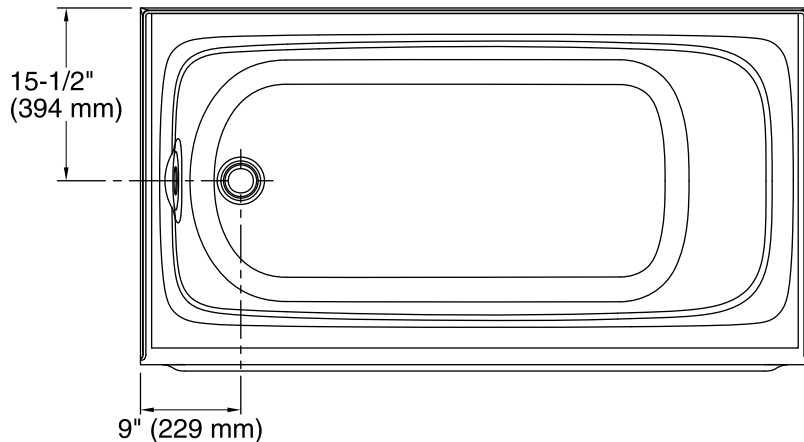

No change in measurements if connected with drain illustrated. (K-11677)

Required Electrical Service

One circuit required, protected with Class A Ground-Fault Circuit-Interrupter (GFCI) or Residual Current Device (RCD).

Heated Surface: 120 V, 15 A, 60 Hz

Technical Information

All product dimensions are nominal.

Installation: 3-Wall Alcove

Drain location: Left

Basin area, bottom: 45" x 22" (1143 mm x 559 mm)

Basin area, top: 54" x 25" (1372 mm x 635 mm)

Weight: 80 lbs (36.3 kg)

Minimum floor load: 40 lbs/ft² (195.3 kg/m²)

Water depth: 15" (381 mm)

Water capacity: 60 gal (227.1 L)

Electrical component rating: Heated Surface: 120 V, 0.5 A, 60 Hz, 65 W

Minimum flat for door: 2" (51 mm)

Notes

Measure your actual product for rough-in details.

Install this product according to the installation instructions.

The hot water supply should be 70% of the capacity of the bath or greater. Installations will vary.

Provide one grounded electrical outlet within 24" (610 mm) of each component.