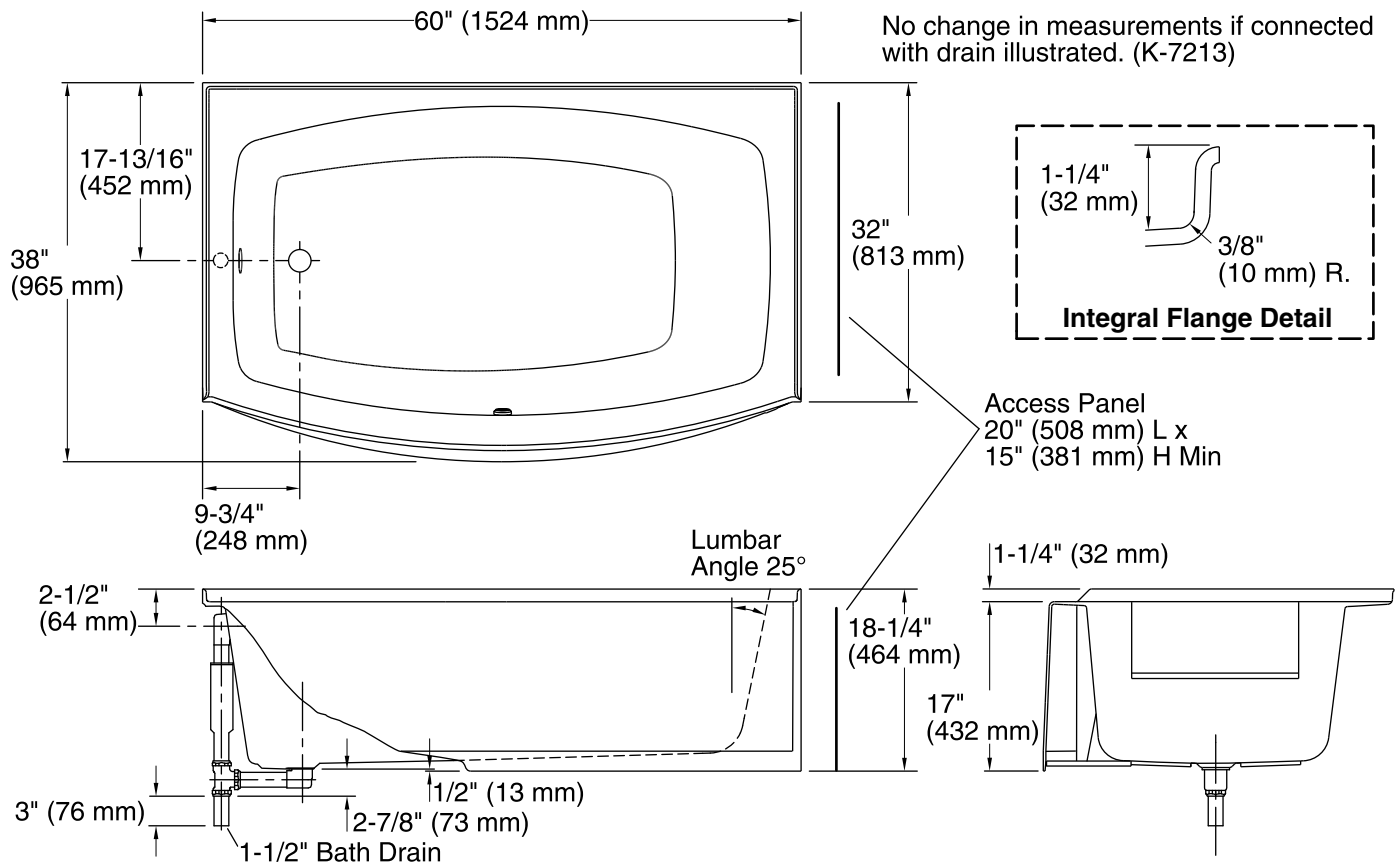

Required Electrical Service

One circuit required, protected with Class A Ground-Fault Circuit-Interrupter (GFCI) or Residual Current Device (RCD).

Heated Surface: 120 V, 15 A

Technical Information

All product dimensions are nominal.

Installation:	3-Wall Alcove
Drain location:	Left
Basin area, bottom:	45-11/16" x 27-5/8" (1160 mm x 702 mm)
Basin area, top:	54" x 31" (1372 mm x 787 mm)
Weight:	78 lbs (35.4 kg)
Minimum floor load:	38 lbs/ft² (185.5 kg/m²)
Water depth:	12-5/8" (321 mm)
Water capacity:	60 gal (227.1 L)
Electrical component rating:	Heated Surface: 120 V, 0.5 A, 50/60 Hz, 65 W

Notes

Measure your actual product for rough-in details.

Install this product according to the installation instructions.

The hot water supply should be 70% of the capacity of the bath or greater. Installations will vary.

Provide one grounded electrical outlet within 24" (610 mm) of each component.