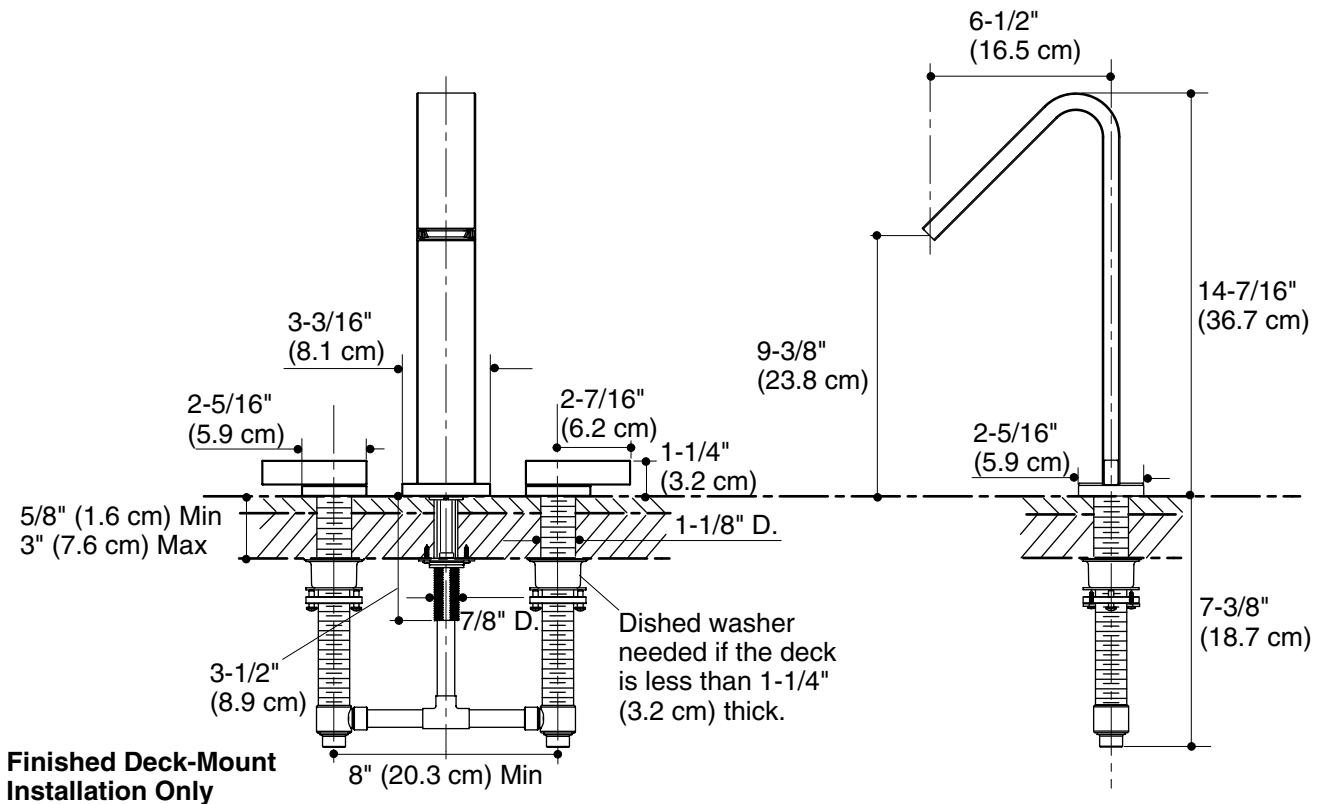

**Features**

- Brass construction
- Finished deck-mount installation only
- 6-1/2" (16.5 cm ) spout reach
- 9-3/8" (23.8 cm) high non-diverter spout
- Two-handle ceramic side valves

**FINISHED DECK-MOUNT BATH  
FAUCET TRIM  
K-15285**

**Specified Model**

Model	Description	Colors/Finishes	
K-15285-4	Finished deck-mount bath faucet trim	<input type="checkbox"/> CP	<input type="checkbox"/> Other _____

**Product Specification**

The bath faucet trim shall be made of brass construction. Faucet shall include a 9-3/8" (23.8 cm) high non-diverter spout with a 6-1/2" (16.5 cm ) spout reach and two-handle ceramic side valves. Faucet shall be installed on finished deck only. Faucet shall be Kohler Model K-15285-4-\_\_\_\_\_.

## Installation Notes

Install this product according to the installation guide.

**For a finished bath deck/rim less than 5/8" (1.6 cm) thick:**

Install wood reinforcing material to the underside of the deck/rim. The combined thickness of the reinforcing material and the deck/rim must not exceed 3" (7.6 cm).

## Product Diagram